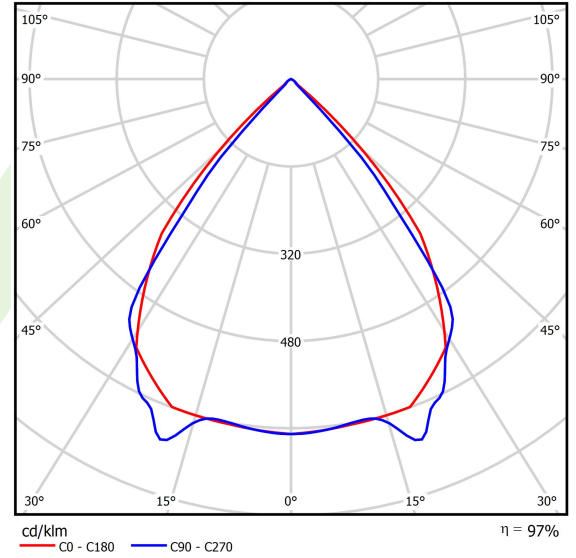

Mechanical data

Assembly	directly mounted to ceiling construction or surface mounted on slings using accessories
Material	aluminum
Color	RAL 9005 (black)
Diffuser	LOUVER (anti-glare louver)
Impact resistant	IK04
Weight [kg]	1,9
Dimensions [mm]	1124 x 60 x 70

A graph of light