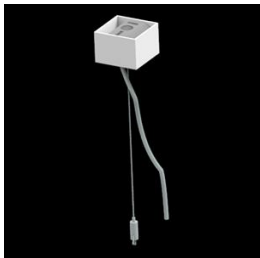

Product: X-LINE PRO 4000 LOUVER E 04 840 / L-1124MM

Index: 19.2109.3341.04

Description

Light fitting made out of aluminium profile. Simple luminaire construction (no mounting plates or LED plates). LEDs in the standard version are mounted by inserting them into the slot in the middle of the profile. Direct (down) light distribution. Available optical systems: anti-glare louvre (silver, white or black on request). The luminaire is available in a single version. Available colors: anodized aluminum, black RAL 9005, white RAL 9016 or any color from the RAL palette on request. Gray, white or black polycarbonate end caps. Plastic plate (HIPS) masking the electronics compartment (only in luminaires with direct distribution). Possibility to use an aluminum snap-on aluminum cover. The use of luminaires typically for offices.

Mechanical data

Assembly	directly mounted to ceiling construction or surface mounted on slings using accessories
Material	aluminum
Color	RAL 9005 (black)
Diffuser	LOUVER (anti-glare louver)
Impact resistant	IK04
Weight [kg]	1,9
Dimensions [mm]	1124 x 60 x 70

A graph of light

Accessories

Index 6E1-500KW041P-3
Name SUSPENSION NEW TYPE-A 04
LENGHT 1,5M WIRE 3X 1-POINT

Index 19.3272.1205.00
Name SUSPENSION NEW TYPE-E
LENGHT-1,5 METER WITHOUT
WIRE 1-POINT

Index 19.2117.0007.04
Name X-LINE PRO COMPACT L-DOWN
SURFACE BRACKET SET 04