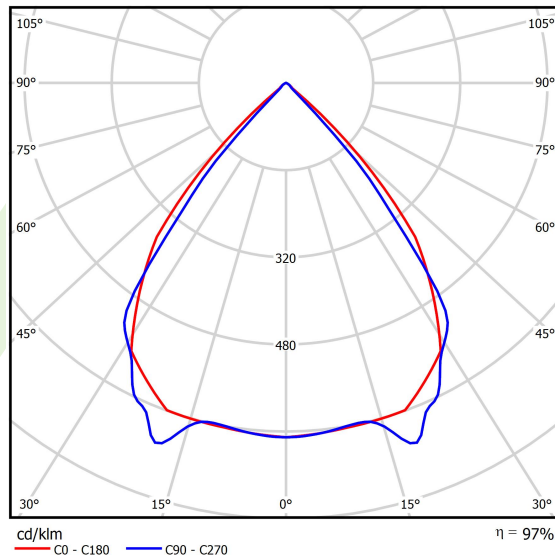

Mechanical data

Assembly	directly mounted to ceiling construction or surface mounted on slings using accessories
Material	aluminum
Color	RAL 9016 (white)
Diffuser	LOUVER (anti-glare louver)
Impact resistant	IK04
Dimensions [mm]	1124 x 60 x 70

A graph of light