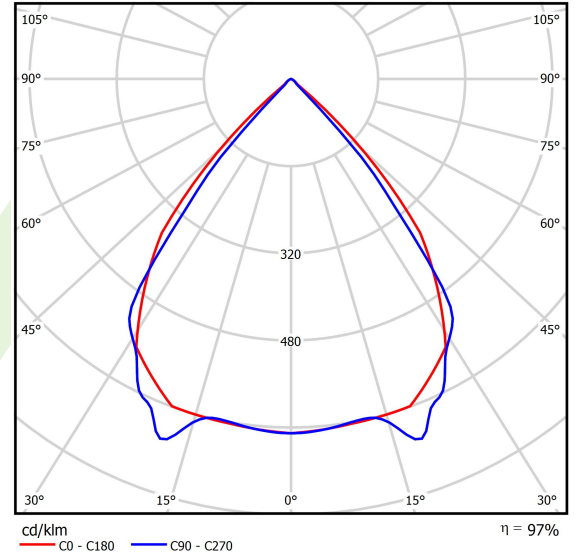

Mechanical data

Assembly	directly mounted to ceiling construction or surface mounted on slings using accessories
Material	aluminum
Color	anodised aluminum
Diffuser	LOUVER (anti-glare louver)
Impact resistant	IK04
Dimensions [mm]	1124 x 60 x 70

A graph of light