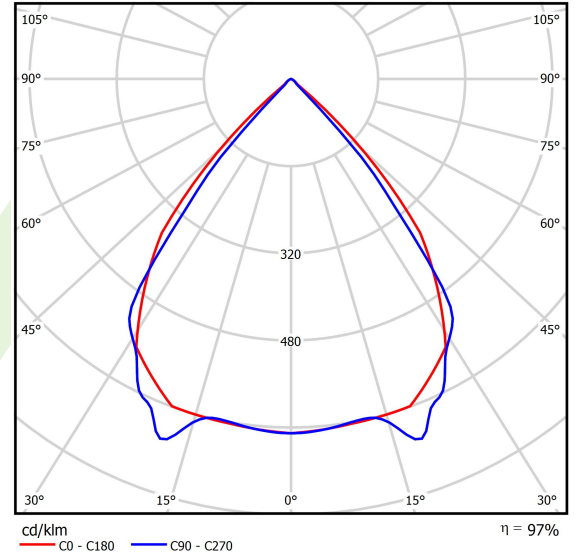

Mechanical data

Assembly	directly mounted to ceiling construction or surface mounted on slings using accessories
Material	aluminum
Color	RAL 9005 (black)
Diffuser	LOUVER (anti-glare louver)
Impact resistant	IK04
Dimensions [mm]	1124 x 60 x 70

A graph of light