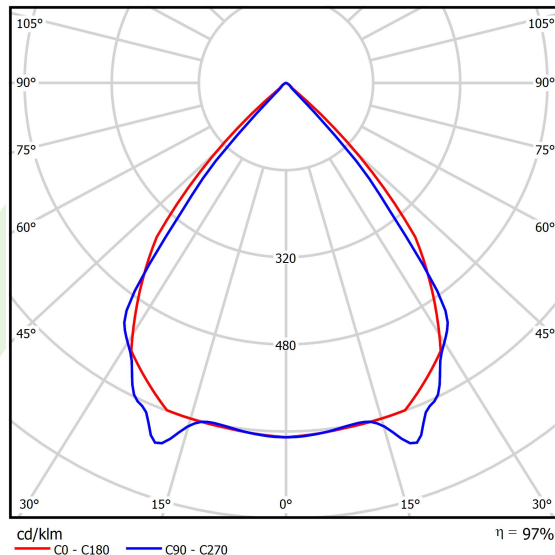

Mechanical data

Assembly	directly mounted to ceiling construction or surface mounted on slings using accessories
Material	aluminum
Color	RAL 9005 (black)
Diffuser	LOUVER (anti-glare louver)
Impact resistant	IK04
Dimensions [mm]	1124 x 60 x 70

A graph of light