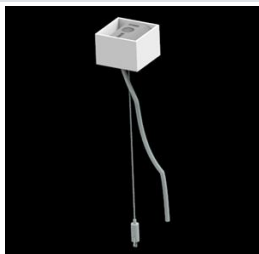

Accessories

Index 6E1-500KW041P-5

Name SUSPENSION NEW TYPE-A 04
LENGHT 1,5M WIRE 5X 1-POINT