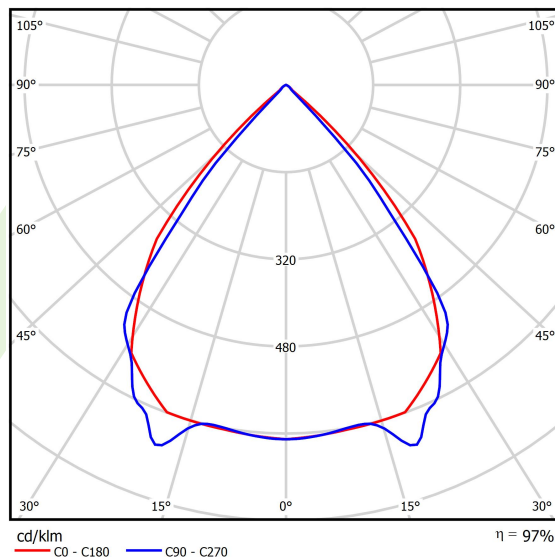

Mechanical data

Assembly	directly mounted to ceiling construction or surface mounted on slings using accessories
Material	aluminum
Color	RAL 9005 (black)
Diffuser	LOUVER (anti-glare louver)
Impact resistant	IK04
Dimensions [mm]	1124 x 60 x 70

A graph of light