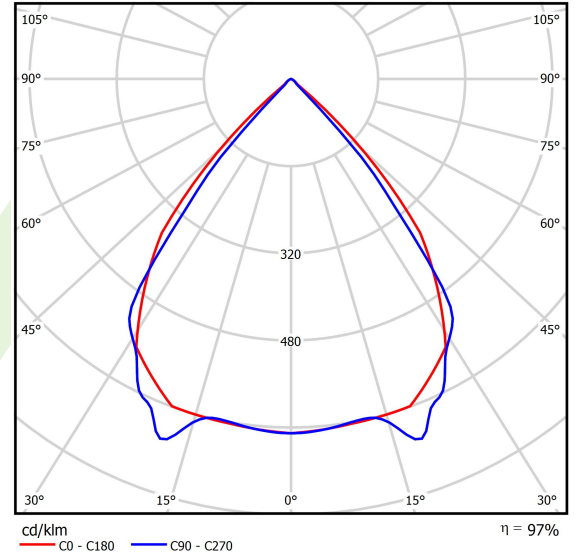

Mechanical data

Assembly	directly mounted to ceiling construction or surface mounted on slings using accessories
Material	aluminum
Color	RAL 9016 (white)
Diffuser	LOUVER (anti-glare louver)
Impact resistant	IK04
Dimensions [mm]	1124 x 60 x 70

A graph of light