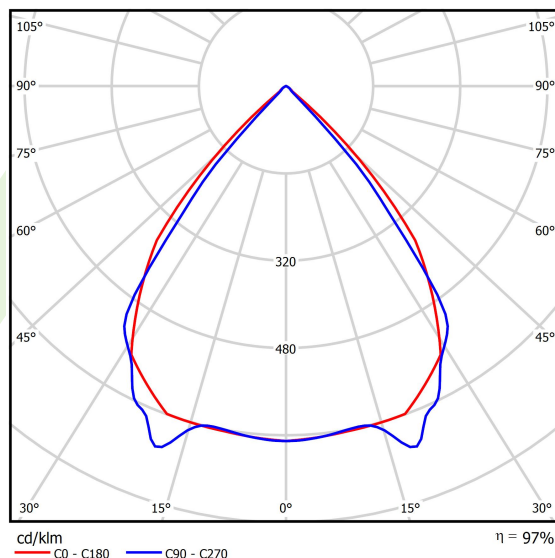

## Light and electrical data

Light source	LED
Luminous flux LED [lm]	4212
LED power [W]	22,4
Luminaire luminous flux [lm]	4089,9
Power of luminaire [W]	25,5
Luminaire's light efficiency [lm/W]	160,4
Color of the light [K]	3000
CRI	>80
SDCM (LED sources)	3
Beam angle [°]	(C0-C180) / (C90-C270) - 82,4° / 76,2°
Photobiological risk class (IEC/EN 62471)	RG0
Protection against electric shock	I
Protection degree	IP40
Voltage	220..240 V, 50..60 Hz
Lifetime of LED sources [h]	100000
Lx/By	L80/B10
Operating temperature range [°C]	5 ÷ 35
Driver	standard on/off (E)
Power factor cos φ	>0,95
Circuit load capacity	25 (B10), 40 (B16), 39 (C10), 62 (C16)

## A graph of light