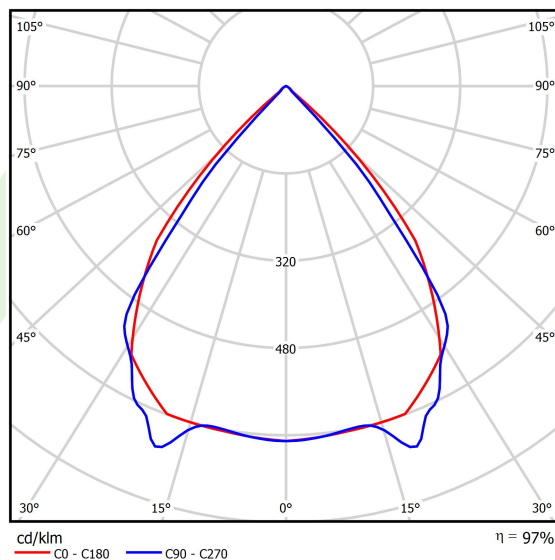

Mechanical data

Assembly	directly mounted to ceiling construction or surface mounted on slings using accessories
Material	aluminum
Color	anodised aluminum
Diffuser	LOUVER (anti-glare louver)
Impact resistant	IK04
Weight [kg]	1,8
Dimensions [mm]	1124 x 60 x 70

A graph of light