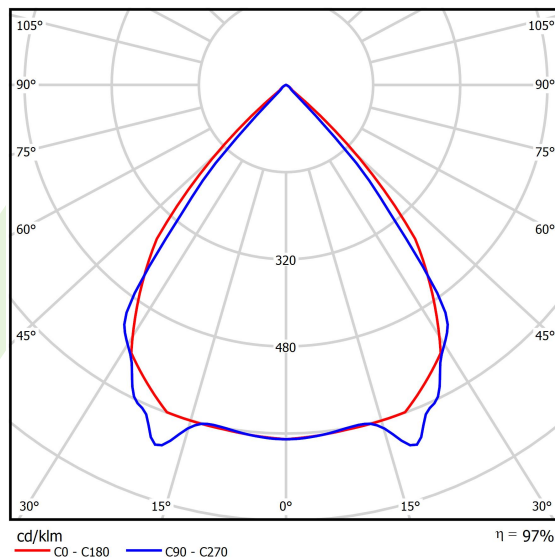

Mechanical data

Assembly	directly mounted to ceiling construction or surface mounted on slings using accessories
Material	aluminum
Color	anodised aluminum
Diffuser	LOUVER (anti-glare louver)
Impact resistant	IK04
Dimensions [mm]	1124 x 60 x 70

A graph of light