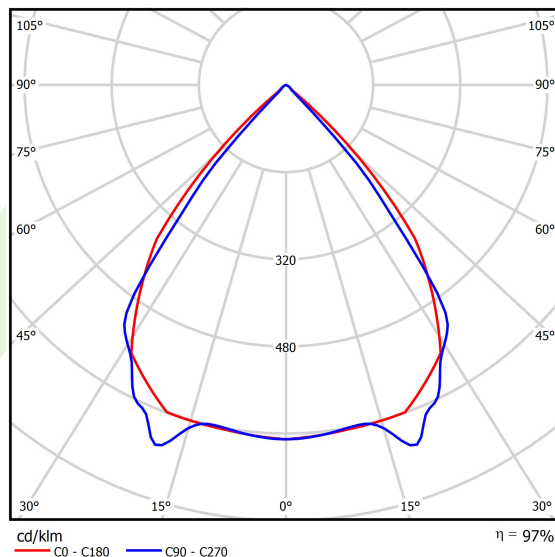

Mechanical data

Assembly	directly mounted to ceiling construction or surface mounted on slings using accessories
Material	aluminum
Color	RAL 9016 (white)
Diffuser	LOUVER (anti-glare louver)
Impact resistant	IK04
Dimensions [mm]	844 x 60 x 70

A graph of light