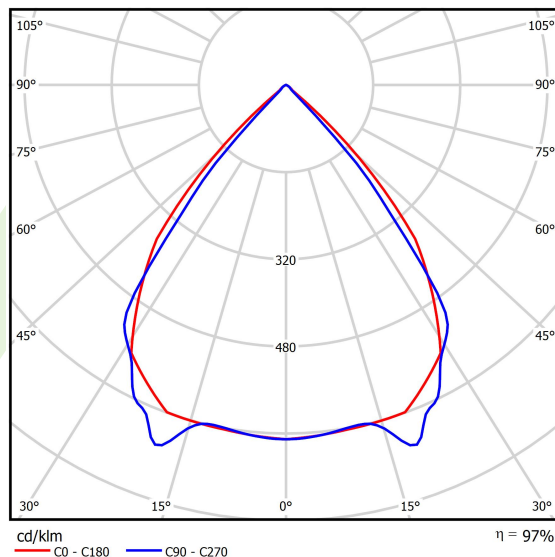

Mechanical data

Assembly	directly mounted to ceiling construction or surface mounted on slings using accessories
Material	aluminum
Color	anodised aluminum
Diffuser	LOUVER (anti-glare louver)
Impact resistant	IK04
Dimensions [mm]	844 x 60 x 70

A graph of light