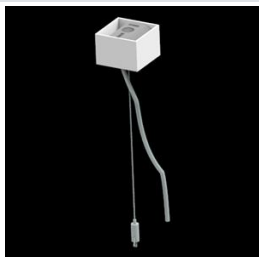

Accessories

Index 6E1-500KWAN1P-5

Name SUSPENSION NEW TYPE-A 24
LENGHT 1,5M WIRE 5X 1-POINT