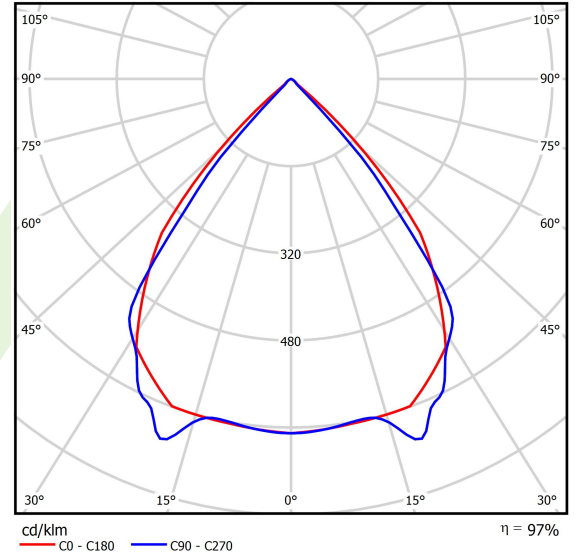

## Light and electrical data

Light source	LED
Luminous flux LED [lm]	3324
LED power [W]	16,8
Luminaire luminous flux [lm]	3227,6
Power of luminaire [W]	19,1
Luminaire's light efficiency [lm/W]	169
Color of the light [K]	4000
CRI	>80
SDCM (LED sources)	3
Beam angle [°]	(C0-C180) / (C90-C270) - 82,4° / 76,2°
Photobiological risk class (IEC/EN 62471)	RG0
Protection against electric shock	I
Protection degree	IP40
Voltage	220..240 V, 50..60 Hz
Lifetime of LED sources [h]	100000
Lx/By	L80/B10
Operating temperature range [°C]	5 ÷ 35
Driver	DIM DALI (EDD)
Power factor cos φ	>0,95
Circuit load capacity	17 (B10), 28 (B16), 26 (C10), 41 (C16)

## A graph of light