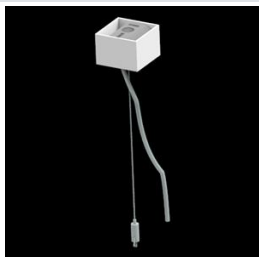

Accessories

Index 6E1-500KW041P-5

Name SUSPENSION NEW TYPE-A 04
LENGHT 1,5M WIRE 5X 1-POINT