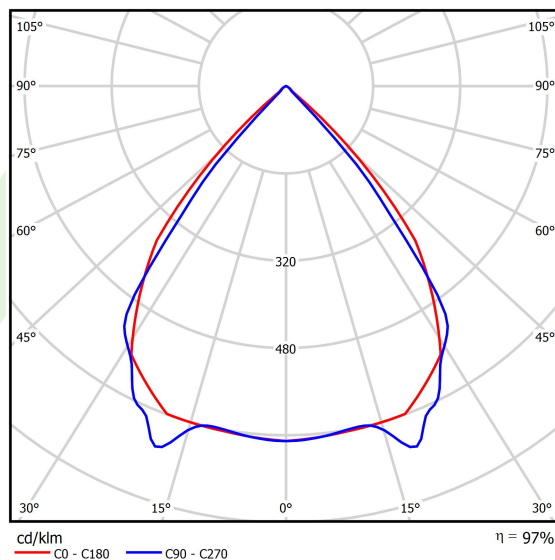

## Light and electrical data

Light source	LED
Luminous flux LED [lm]	3324
LED power [W]	16,8
Luminaire luminous flux [lm]	3227,6
Power of luminaire [W]	19,1
Luminaire's light efficiency [lm/W]	169
Color of the light [K]	4000
CRI	>80
SDCM (LED sources)	3
Beam angle [°]	(C0-C180) / (C90-C270) - 82,4° / 76,2°
Photobiological risk class (IEC/EN 62471)	RG0
Protection against electric shock	I
Protection degree	IP40
Voltage	220..240 V, 50..60 Hz
Lifetime of LED sources [h]	100000
Lx/By	L80/B10
Operating temperature range [°C]	5 ÷ 35
Driver	standard on/off (E)
Power factor cos φ	>0,95
Circuit load capacity	22 (B10), 35 (B16), 36 (C10), 59 (C16)

## A graph of light