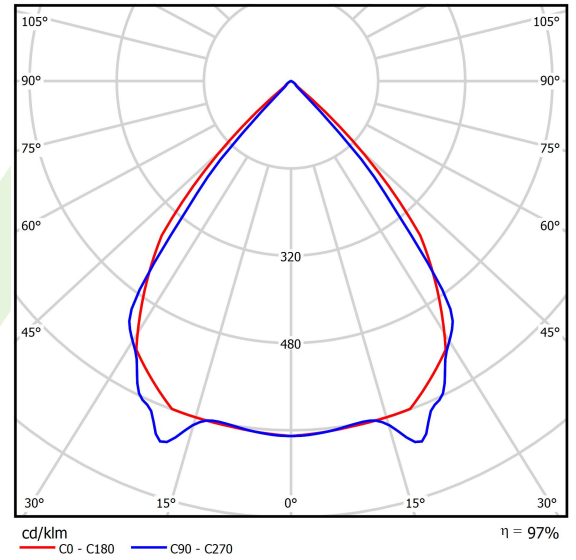

Mechanical data

Assembly	directly mounted to ceiling construction or surface mounted on slings using accessories
Material	aluminum
Color	RAL 9016 (white)
Diffuser	LOUVER (anti-glare louver)
Impact resistant	IK04
Weight [kg]	1,55
Dimensions [mm]	844 x 60 x 70

A graph of light