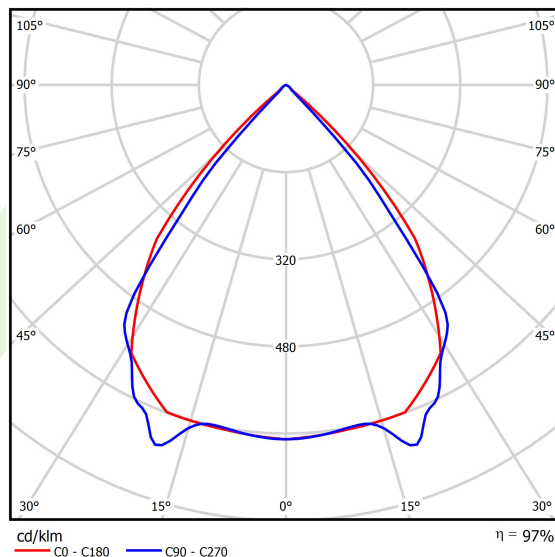

## Light and electrical data

Light source	<b>LED</b>
Luminous flux LED [lm]	<b>3324</b>
LED power [W]	<b>16,8</b>
Luminaire luminous flux [lm]	<b>3227,6</b>
Power of luminaire [W]	<b>19,1</b>
Luminaire's light efficiency [lm/W]	<b>169</b>
Color of the light [K]	<b>4000</b>
CRI	<b>&gt;80</b>
SDCM (LED sources)	<b>3</b>
Beam angle [°]	<b>(C0-C180) / (C90-C270) - 82,4° / 76,2°</b>
Photobiological risk class (IEC/EN 62471)	<b>RG0</b>
Protection against electric shock	<b>I</b>
Protection degree	<b>IP40</b>
Voltage	<b>220..240 V, 50..60 Hz</b>
Lifetime of LED sources [h]	<b>100000</b>
Lx/By	<b>L80/B10</b>
Operating temperature range [°C]	<b>5 ÷ 35</b>
Driver	<b>standard on/off (E)</b>
Power factor cos φ	<b>&gt;0,95</b>
Circuit load capacity	<b>22 (B10), 35 (B16), 36 (C10), 59 (C16)</b>

## A graph of light