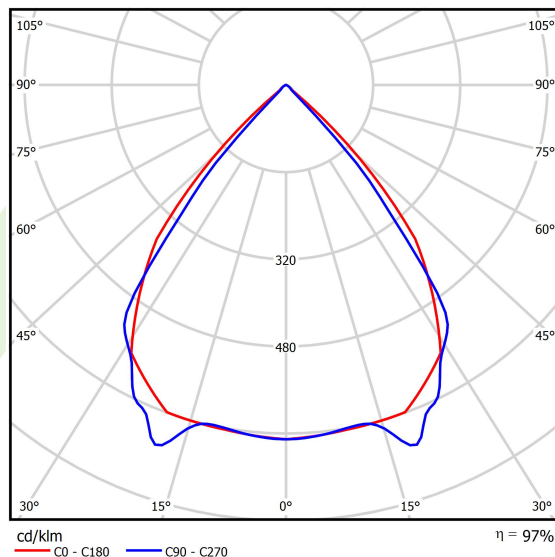

Mechanical data

Assembly	directly mounted to ceiling construction or surface mounted on slings using accessories
Material	aluminum
Color	RAL 9005 (black)
Diffuser	LOUVER (anti-glare louver)
Impact resistant	IK04
Dimensions [mm]	844 x 60 x 70

A graph of light