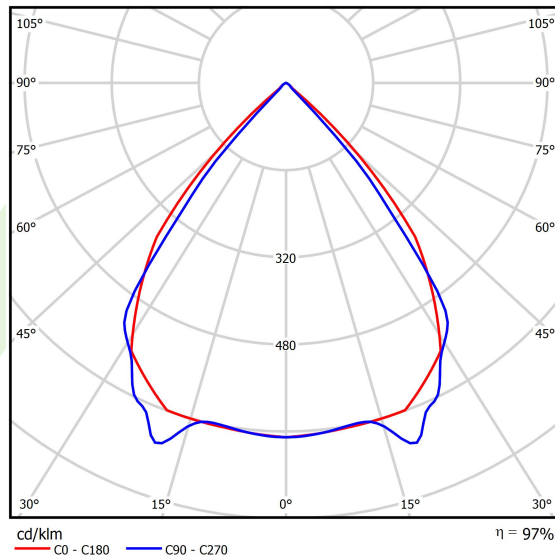

## Light and electrical data

Light source	LED
Luminous flux LED [lm]	3159
LED power [W]	16,8
Luminaire luminous flux [lm]	3067,4
Power of luminaire [W]	19,1
Luminaire's light efficiency [lm/W]	160,6
Color of the light [K]	3000
CRI	>80
SDCM (LED sources)	3
Beam angle [°]	(C0-C180) / (C90-C270) - 82,4° / 76,2°
Photobiological risk class (IEC/EN 62471)	RG0
Protection against electric shock	I
Protection degree	IP40
Voltage	220..240 V, 50..60 Hz
Lifetime of LED sources [h]	100000
Lx/By	L80/B10
Operating temperature range [°C]	5 ÷ 35
Driver	DIM DALI (EDD)
Power factor cos φ	>0,95
Circuit load capacity	20 (B10), 31 (B16), 33 (C10), 53 (C16)

## A graph of light