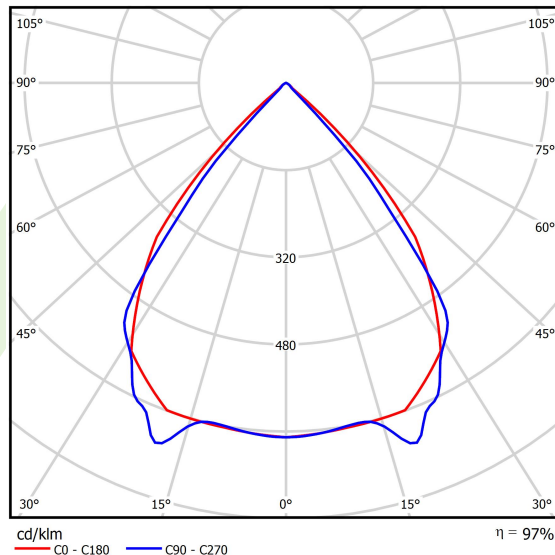

Mechanical data

Assembly	directly mounted to ceiling construction or surface mounted on slings using accessories
Material	aluminum
Color	RAL 9016 (white)
Diffuser	LOUVER (anti-glare louver)
Impact resistant	IK04
Dimensions [mm]	844 x 60 x 70

A graph of light