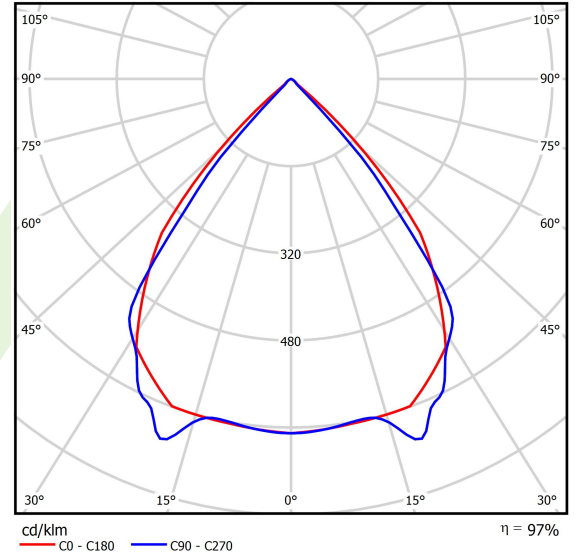

Mechanical data

Assembly	directly mounted to ceiling construction or surface mounted on slings using accessories
Material	aluminum
Color	RAL 9016 (white)
Diffuser	LOUVER (anti-glare louver)
Impact resistant	IK04
Dimensions [mm]	844 x 60 x 70

A graph of light