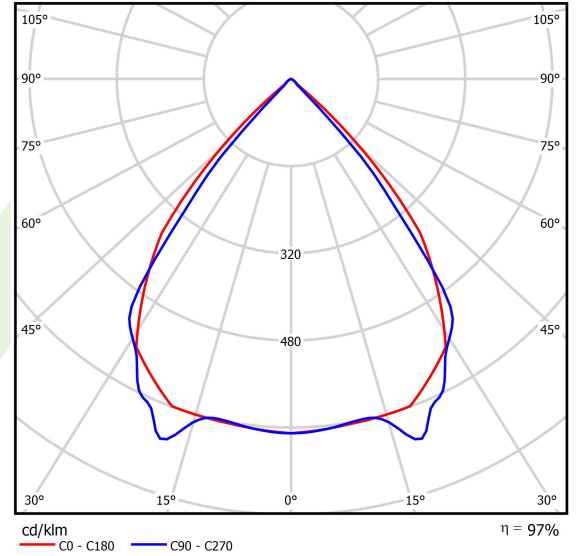

Mechanical data

Assembly	directly mounted to ceiling construction or surface mounted on slings using accessories
Material	aluminum
Color	RAL 9005 (black)
Diffuser	LOUVER (anti-glare louver)
Impact resistant	IK04
Dimensions [mm]	844 x 60 x 70

A graph of light