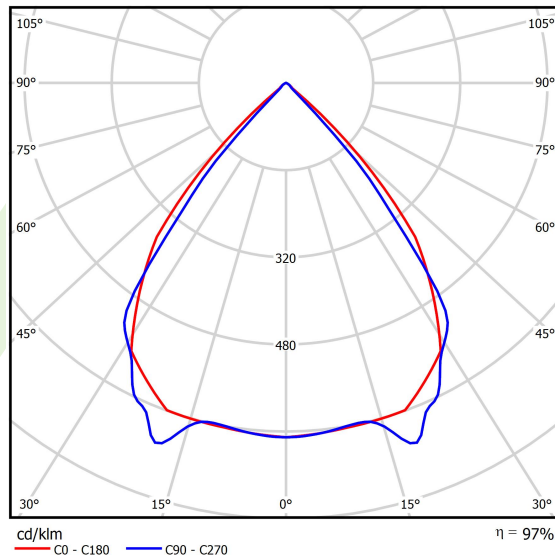

Mechanical data

Assembly	directly mounted to ceiling construction or surface mounted on slings using accessories
Material	aluminum
Color	anodised aluminum
Diffuser	LOUVER (anti-glare louver)
Impact resistant	IK04
Dimensions [mm]	564 x 60 x 70

A graph of light