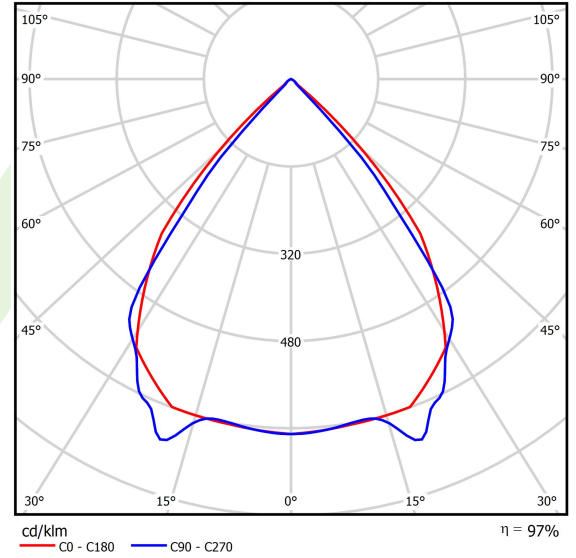

Mechanical data

Assembly	directly mounted to ceiling construction or surface mounted on slings using accessories
Material	aluminum
Color	RAL 9016 (white)
Diffuser	LOUVER (anti-glare louver)
Impact resistant	IK04
Weight [kg]	1
Dimensions [mm]	564 x 60 x 70

A graph of light