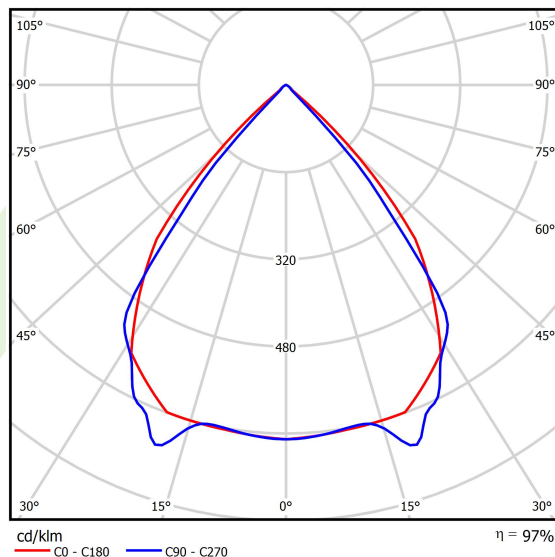

## Light and electrical data

Light source	<b>LED</b>
Luminous flux LED [lm]	<b>2216,3</b>
LED power [W]	<b>11,2</b>
Luminaire luminous flux [lm]	<b>2152</b>
Power of luminaire [W]	<b>13,2</b>
Luminaire's light efficiency [lm/W]	<b>163</b>
Color of the light [K]	<b>4000</b>
CRI	<b>&gt;80</b>
SDCM (LED sources)	<b>3</b>
Beam angle [°]	<b>(C0-C180) / (C90-C270) - 82,4° / 76,2°</b>
Photobiological risk class (IEC/EN 62471)	<b>RG0</b>
Protection against electric shock	<b>I</b>
Protection degree	<b>IP40</b>
Voltage	<b>220..240 V, 50..60 Hz</b>
Lifetime of LED sources [h]	<b>100000</b>
Lx/By	<b>L80/B10</b>
Operating temperature range [°C]	<b>5 ÷ 35</b>
Driver	<b>standard on/off (E)</b>
Power factor cos φ	<b>&gt;0,95</b>
Circuit load capacity	<b>46 (B10), 74 (B16), 72 (C10), 115 (C16)</b>

## A graph of light