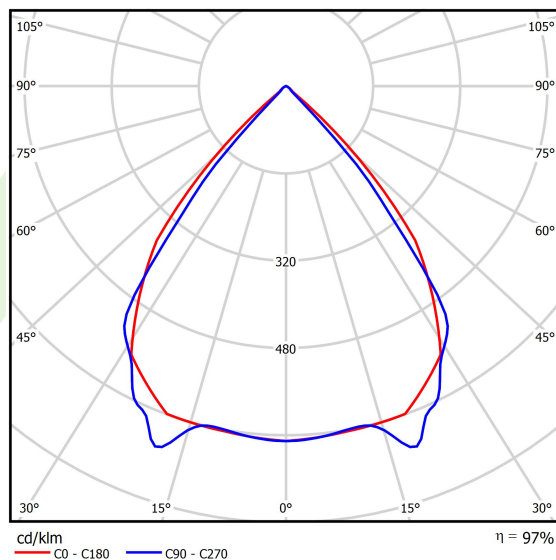

Mechanical data

Assembly	directly mounted to ceiling construction or surface mounted on slings using accessories
Material	aluminum
Color	anodised aluminum
Diffuser	LOUVER (anti-glare louver)
Impact resistant	IK04
Weight [kg]	2,05
Dimensions [mm]	564 x 60 x 70

A graph of light