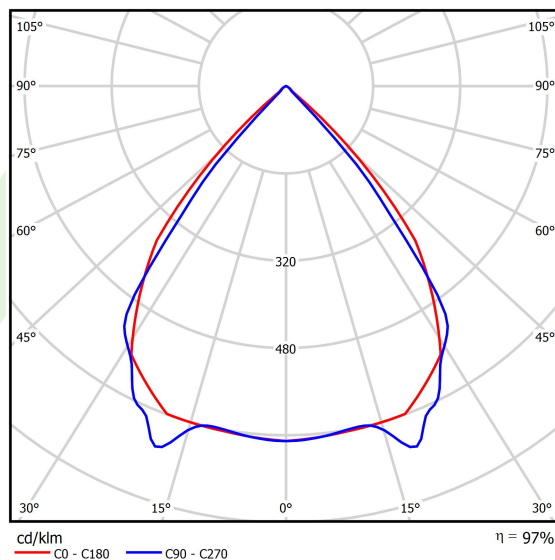

Mechanical data

Assembly	directly mounted to ceiling construction or surface mounted on slings using accessories
Material	aluminum
Color	anodised aluminum
Diffuser	LOUVER (anti-glare louver)
Impact resistant	IK04
Weight [kg]	2,05
Dimensions [mm]	564 x 60 x 70

A graph of light