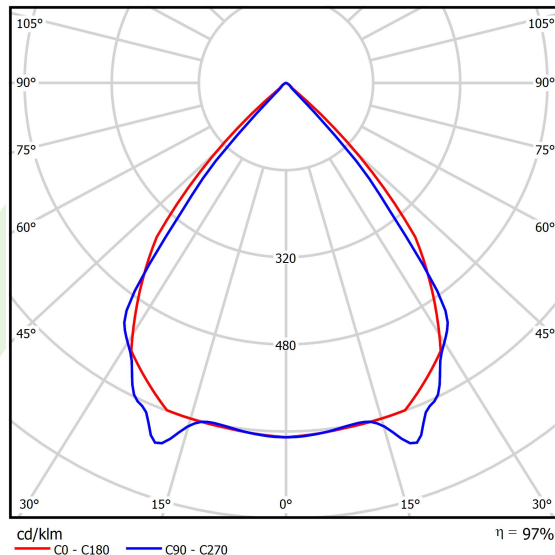

Mechanical data

Assembly	directly mounted to ceiling construction or surface mounted on slings using accessories
Material	aluminum
Color	RAL 9016 (white)
Diffuser	LOUVER (anti-glare louver)
Impact resistant	IK04
Dimensions [mm]	564 x 60 x 70

A graph of light