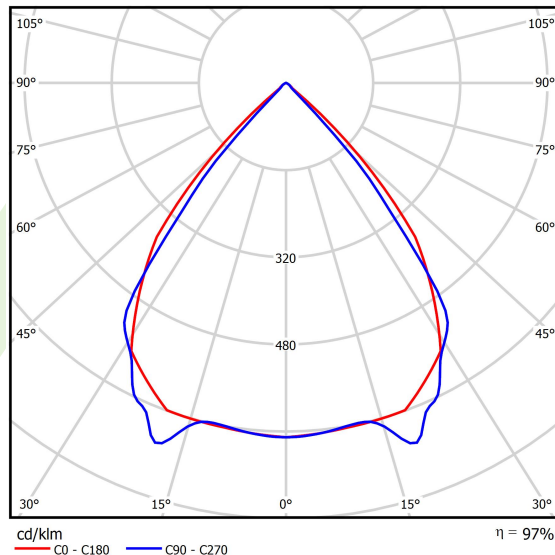

Mechanical data

Assembly	directly mounted to ceiling construction or surface mounted on slings using accessories
Material	aluminum
Color	RAL 9005 (black)
Diffuser	LOUVER (anti-glare louver)
Impact resistant	IK04
Dimensions [mm]	564 x 60 x 70

A graph of light