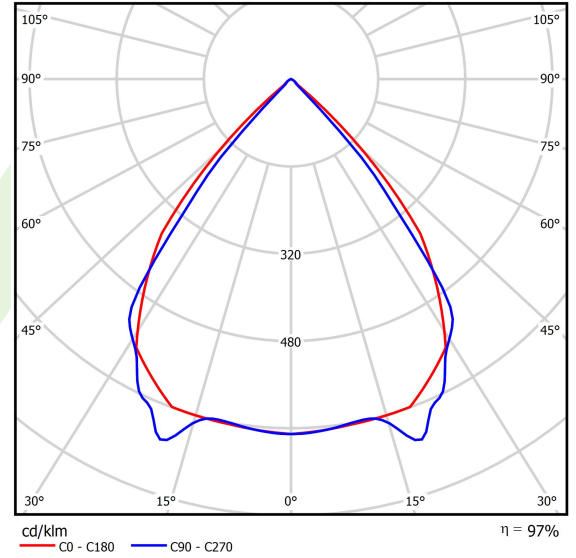

Mechanical data

Assembly	directly mounted to ceiling construction or surface mounted on slings using accessories
Material	aluminum
Color	anodised aluminum
Diffuser	LOUVER (anti-glare louver)
Impact resistant	IK04
Weight [kg]	0,9
Dimensions [mm]	564 x 60 x 70

A graph of light