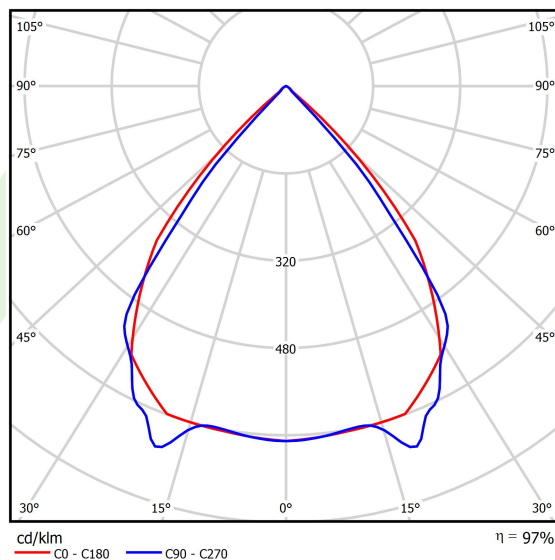

Mechanical data

Assembly	directly mounted to ceiling construction or surface mounted on slings using accessories
Material	aluminum
Color	anodised aluminum
Diffuser	LOUVER (anti-glare louver)
Impact resistant	IK04
Weight [kg]	0,9
Dimensions [mm]	564 x 60 x 70

A graph of light