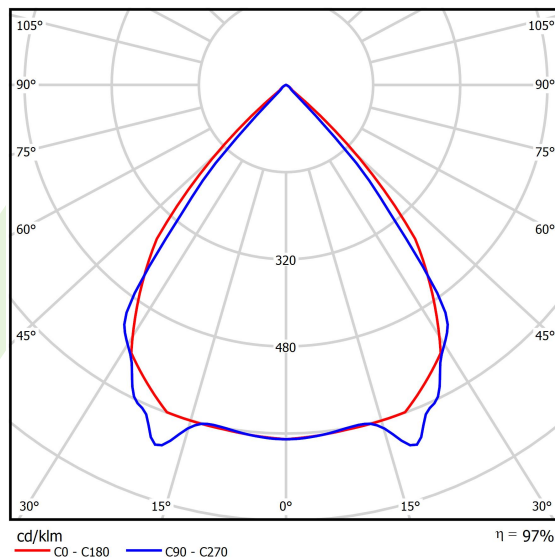

Mechanical data

Assembly	directly mounted to ceiling construction or surface mounted on slings using accessories
Material	aluminum
Color	anodised aluminum
Diffuser	LOUVER (anti-glare louver)
Impact resistant	IK04
Dimensions [mm]	564 x 60 x 70

A graph of light