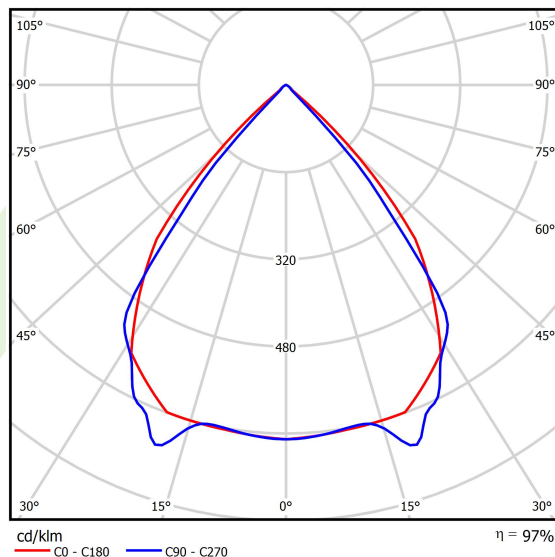

## Light and electrical data

Light source	LED
Luminous flux LED [lm]	2105,5
LED power [W]	11,2
Luminaire luminous flux [lm]	2044,5
Power of luminaire [W]	13,2
Luminaire's light efficiency [lm/W]	154,9
Color of the light [K]	3000
CRI	>80
SDCM (LED sources)	3
Beam angle [°]	(C0-C180) / (C90-C270) - 82,4° / 76,2°
Photobiological risk class (IEC/EN 62471)	RG0
Protection against electric shock	I
Protection degree	IP40
Voltage	220..240 V, 50..60 Hz
Lifetime of LED sources [h]	100000
Lx/By	L80/B10
Operating temperature range [°C]	5 ÷ 35
Driver	standard on/off (E)
Power factor cos φ	>0,95
Circuit load capacity	46 (B10), 74 (B16), 72 (C10), 115 (C16)

## A graph of light