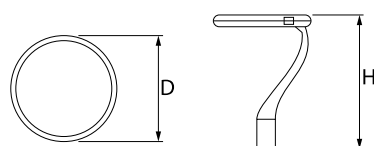

Technical drawing:

Light and electrical features:

Light source	LED
Voltage	220..240 V, 50..60 Hz
Lifetime of LED sources [h]	100000
Lx/By	L80/B10
CRI	>70
SDCM (LED sources)	
Operating temperature range [°C]	-40 ÷ 40
Driver	standard on/off (E)
Power factor cos φ	>0,9

Mechanical features:

Assembly	mounted on poles
Material	aluminum
Color	RAL 9007 (dark grey)
Diffuser	hardened transparent glass

Note: The power shown refers to the whole system (tolerance +/- 10%).
The given luminous flux refers to LED light sources (tolerance +/- 10% depends on the value of the colour temperature).
Technical data may be changed. Photos of the luminaires may differ from reality.
Date of last update: 24-03-2025