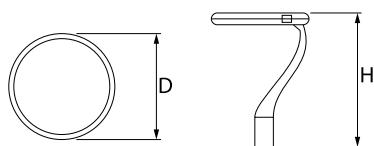

Technical drawing:

Light and electrical features:

Light source	LED
Voltage	220..240 V, 50..60 Hz
Lifetime of LED sources [h]	100000
Lx/By	L80/B10
CRI	>70
Operating temperature range [°C]	-40 ÷ 40
Driver	standard on/off (E)
Power factor cos φ	>0,9

Mechanical features:

Assembly	mounted on poles
Material	aluminum
Color	RAL 9007 (dark grey)
Diffuser	hardened transparent glass

Note: The power shown refers to the whole system (tolerance +/- 10%).
The given luminous flux refers to LED light sources (tolerance +/- 10% depends on the value of the colour temperature).
Technical data may be changed. Photos of the luminaires may differ from reality.
Date of last update: 13-01-2026