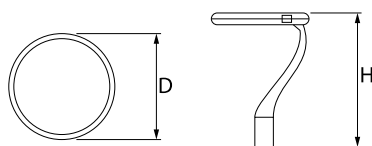

Technical drawing:

Light and electrical features:

Light source	LED
Voltage	220..240 V, 50..60 Hz
Lifetime of LED sources [h]	100000
Lx/By	L80/B10
CRI	>70
SDCM (LED sources)	
Operating temperature range [°C]	-40 ÷ 40
Driver	standard on/off (E)
Power factor cos φ	>0,9

Mechanical features:

Assembly	mounted on poles
Material	aluminum
Color	RAL 9007 (dark gray)
Diffuser	hardened transparent glass

Note: The power shown refers to the whole system (tolerance +/- 10%).
The given luminous flux refers to LED light sources (tolerance +/- 10% depends on the value of the colour temperature).
Technical data may be changed. Photos of the luminaires may differ from reality.
Date of last update: 21-11-2024