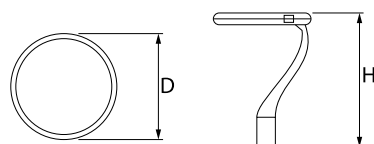

Technical drawing:

Light and electrical features:

Light source	LED
Voltage	220..240 V, 50..60 Hz
Lifetime of LED sources [h]	100000
Lx/By	L80/B10
CRI	>70
Operating temperature range [°C]	-40 ÷ 40
Driver	standard on/off (E)
Power factor cos φ	>0,9

Mechanical features:

Assembly	mounted on poles
Material	aluminum
Color	RAL 9007 (dark grey)
Diffuser	hardened transparent glass

Note: The power shown refers to the whole system (tolerance +/- 10%).
The given luminous flux refers to LED light sources (tolerance +/- 10% depends on the value of the colour temperature).
Technical data may be changed. Photos of the luminaires may differ from reality.
Date of last update: 03-04-2026