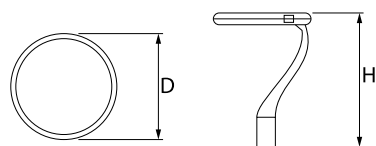

Technical drawing: