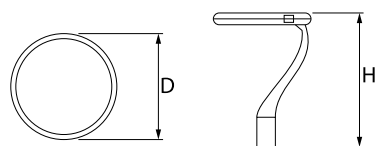

Technical drawing:

Light and electrical features:

Light source	LED
Voltage	220..240 V, 50..60 Hz
Lifetime of LED sources [h]	100000
Lx/By	L80/B10
CRI	>70
SDCM (LED sources)	
Operating temperature range [°C]	-40 ÷ 40
Driver	standard on/off (E)
Power factor cos φ	>0,9

Mechanical features:

Assembly	mounted on poles
Material	aluminum
Color	RAL 9007 (dark gray)
Diffuser	hardened transparent glass

Note: The power shown refers to the whole system (tolerance +/- 10%).
The given luminous flux refers to LED light sources (tolerance +/- 10% depends on the value of the colour temperature).
Technical data may be changed. Photos of the luminaires may differ from reality.
Date of last update: 13-12-2024