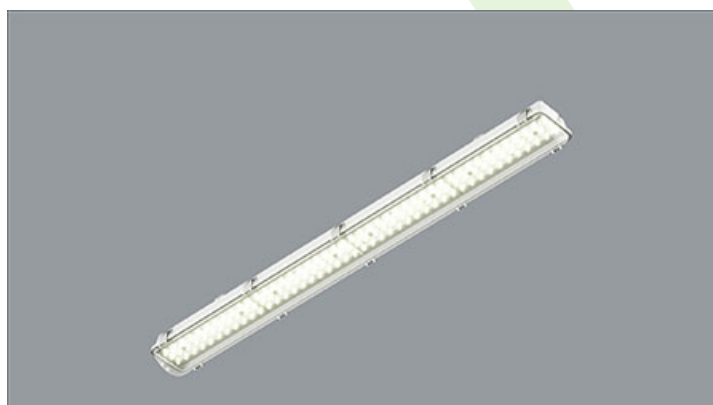

NEPTUN INDUSTRY LED OPTICS

Industrial luminaires

Tightly-closed ceiling luminaires with highly efficient LED light sources, ensuring additional protection against solid body penetration and jet of water from all directions. Perfect to be installed in moist and dusty rooms. The luminaire is characterized by compact size and unbelievably simple and quick way to install comparing with similar products. The color temperature for applied LED light sources is 3000/4000 K. Color rendering index $Ra > 80$. Luminaire designed for industrial facilities. Optical system based on lenses. Luminaire clips made of steel.