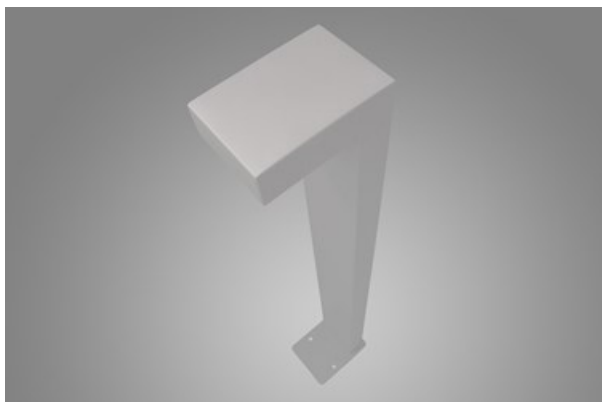

KUBIK 1D LED

Outdoor luminaires

Outdoor luminaire to be mounted on dedicated. The product is equipped with the newest generation of highly efficient LED light sources. LED module is additionally sealed with a special lens which at the same time ensures optimal wide light distribution. The housing is resistant to corrosion and is made of aluminum lacquered with facade paint. The product is dedicated for decorative illumination of walking paths, parks, recreational areas, residential areas, gardens and allotment gardens. The level of protection against solid substances, dust and moisture penetration is: IP65.

Main parameters:

| Name | Luminous flux LED [lm] | Power of luminaire [W] | Color [K] | Dimensions A x B x H [mm] |
|-------------------------|------------------------|------------------------|-----------|---------------------------|
| KUBIK 1D LED 1800 L-900 | 2268 / 1800 | 12,5 / 14 | 4000 | 152 x 120 x 900 |