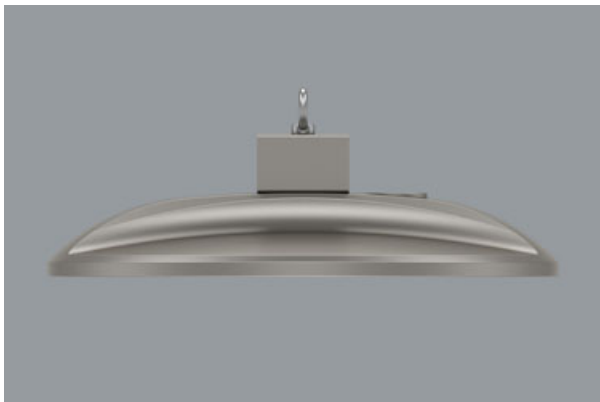

BONANOVA

Industrial luminaires

Innovative industrial luminaire with versatile installation options. Sleek housing without external heatsinks. The ingenious design prevents dust and dirt buildup, for optimum performance and extended component lifespan.

Main parameters:

Name	Luminous flux LED [lm]	Power of luminaire [W]	Color [K]	Dimensions D x H [mm]
BONANOVA 12000 MEDIUM	12432 / 12864	71	3000 / 4000 / 5700	Ø480 x 177
BONANOVA 12000 WIDE	12432 / 12864	71	3000 / 4000 / 5700	Ø480 x 177
BONANOVA 12000 ULTRA-WIDE	12432 / 12864	71	3000 / 4000 / 5700	Ø480 x 177
BONANOVA 16000 MEDIUM	17016 / 17688	101,5	3000 / 4000 / 5700	Ø480 x 177
BONANOVA 16000 WIDE	17016 / 17688	101,5	3000 / 4000 / 5700	Ø480 x 177
BONANOVA 16000 ULTRA-WIDE	17016 / 17688	101,5	3000 / 4000 / 5700	Ø480 x 177
BONANOVA 20000 MEDIUM	21332 / 22296	133,3	3000 / 4000 / 5700	Ø480 x 177
BONANOVA 20000 WIDE	21332 / 22296	133,3	3000 / 4000 / 5700	Ø480 x 177
BONANOVA 20000 ULTRA-WIDE	21332 / 22296	133,3	3000 / 4000 / 5700	Ø480 x 177
BONANOVA 24000 MEDIUM	24380 / 25588	157,8	3000 / 4000 / 5700	Ø480 x 177
BONANOVA 24000 WIDE	24380 / 25588	157,8	3000 / 4000 / 5700	Ø480 x 177
BONANOVA 24000 ULTRA-WIDE	24380 / 25588	157,8	3000 / 4000 / 5700	Ø480 x 177

* Variant to specify when ordering

Mechanical features:

Assembly	surface mounted on slings
Material	aluminum
Color	RAL 9007 (dark grey)
Diffuser	hardened transparent glass

Note: The power shown refers to the whole system (tolerance +/- 10%).
The given luminous flux refers to LED light sources (tolerance +/- 10% depends on the value of the colour temperature).
Technical data may be changed. Photos of the luminaires may differ from reality.
Date of last update: 27-03-2026