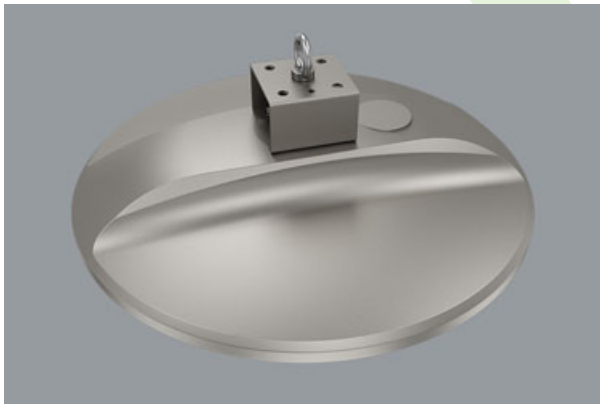

BONANOVA

Industrial luminaires

Innovative industrial luminaire with versatile installation options. Sleek housing without external heatsinks. The ingenious design prevents dust and dirt buildup, for optimum performance and extended component lifespan.

Main parameters:

Name	Luminous flux LED [lm]	Power of luminaire [W]	Color [K]	Dimensions D x H [mm]
BONANOVA 12000 MEDIUM	12432 / 12864	71	3000 / 4000 / 5700	Ø480 x 177
BONANOVA 12000 WIDE	12432 / 12864	71	3000 / 4000 / 5700	Ø480 x 177
BONANOVA 12000 ULTRA-WIDE	12432 / 12864	71	3000 / 4000 / 5700	Ø480 x 177
BONANOVA 16000 MEDIUM	17016 / 17688	101,5	3000 / 4000 / 5700	Ø480 x 177
BONANOVA 16000 WIDE	17016 / 17688	101,5	3000 / 4000 / 5700	Ø480 x 177
BONANOVA 16000 ULTRA-WIDE	17016 / 17688	101,5	3000 / 4000 / 5700	Ø480 x 177
BONANOVA 20000 MEDIUM	21332 / 22296	133,3	3000 / 4000 / 5700	Ø480 x 177
BONANOVA 20000 WIDE	21332 / 22296	133,3	3000 / 4000 / 5700	Ø480 x 177
BONANOVA 20000 ULTRA-WIDE	21332 / 22296	133,3	3000 / 4000 / 5700	Ø480 x 177
BONANOVA 24000 MEDIUM	24380 / 25588	157,8	3000 / 4000 / 5700	Ø480 x 177
BONANOVA 24000 WIDE	24380 / 25588	157,8	3000 / 4000 / 5700	Ø480 x 177
BONANOVA 24000 ULTRA-WIDE	24380 / 25588	157,8	3000 / 4000 / 5700	Ø480 x 177

* Variant to specify when ordering

Mechanical features:

Assembly	surface mounted on slings
Material	aluminum
Color	RAL 9007 (dark grey)
Diffuser	hardened transparent glass

Note: The power shown refers to the whole system (tolerance +/- 10%).
The given luminous flux refers to LED light sources (tolerance +/- 10% depends on the value of the colour temperature).
Technical data may be changed. Photos of the luminaires may differ from reality.
Date of last update: 27-03-2026