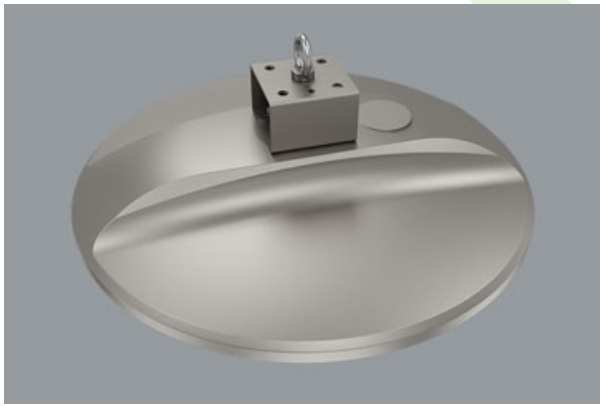

BONANOVA

Industrial luminaires

Innovative industrial luminaire with versatile installation options. Sleek housing without external heatsinks. The ingenious design prevents dust and dirt buildup, for optimum performance and extended component lifespan.

Main parameters:

Name	Luminous flux LED [lm]	Power of luminaire [W]	Color [K]	Dimensions D x H [mm]
BONANOVA 12000 MEDIUM	12432 / 12864	71	3000 / 4000 / 5700	Ø480 x 177
BONANOVA 12000 WIDE	12432 / 12864	71	3000 / 4000 / 5700	Ø480 x 177
BONANOVA 12000 ULTRA-WIDE	12432 / 12864	71	3000 / 4000 / 5700	Ø480 x 177
BONANOVA 16000 MEDIUM	17016 / 17688	101,5	3000 / 4000 / 5700	Ø480 x 177
BONANOVA 16000 WIDE	17016 / 17688	101,5	3000 / 4000 / 5700	Ø480 x 177
BONANOVA 16000 ULTRA-WIDE	17016 / 17688	101,5	3000 / 4000 / 5700	Ø480 x 177
BONANOVA 20000 MEDIUM	21332 / 22296	133,3	3000 / 4000 / 5700	Ø480 x 177
BONANOVA 20000 WIDE	21332 / 22296	133,3	3000 / 4000 / 5700	Ø480 x 177
BONANOVA 20000 ULTRA-WIDE	21332 / 22296	133,3	3000 / 4000 / 5700	Ø480 x 177
BONANOVA 24000 MEDIUM	24380 / 25588	157,8	3000 / 4000 / 5700	Ø480 x 177
BONANOVA 24000 WIDE	24380 / 25588	157,8	3000 / 4000 / 5700	Ø480 x 177
BONANOVA 24000 ULTRA-WIDE	24380 / 25588	157,8	3000 / 4000 / 5700	Ø480 x 177

* Variant to specify when ordering

Mechanical features:

Assembly	surface mounted on slings
Material	aluminum
Color	RAL 9007 (dark gray)
Diffuser	hardened transparent glass

Note: The power shown refers to the whole system (tolerance +/- 10%).
The given luminous flux refers to LED light sources (tolerance +/- 10% depends on the value of the colour temperature).
Technical data may be changed. Photos of the luminaires may differ from reality.
Date of last update: 07-11-2024