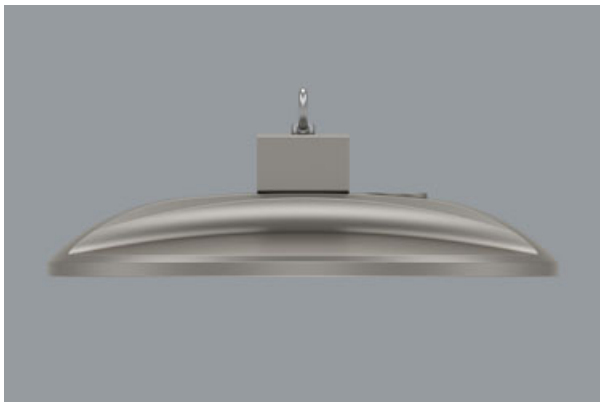

BONANOVA

Industrial luminaires

Innovative industrial luminaire with versatile installation options. Sleek housing without external heatsinks. The ingenious design prevents dust and dirt buildup, for optimum performance and extended component lifespan.

Main parameters:

Name	Luminous flux LED [lm]	Power of luminaire [W]	Color [K]	Dimensions D x H [mm]
BONANOVA 12000 MEDIUM	12432 / 12864	71	3000 / 4000 / 5700	Ø480 x 177
BONANOVA 12000 WIDE	12432 / 12864	71	3000 / 4000 / 5700	Ø480 x 177
BONANOVA 12000 ULTRA-WIDE	12432 / 12864	71	3000 / 4000 / 5700	Ø480 x 177
BONANOVA 16000 MEDIUM	17016 / 17688	101,5	3000 / 4000 / 5700	Ø480 x 177
BONANOVA 16000 WIDE	17016 / 17688	101,5	3000 / 4000 / 5700	Ø480 x 177
BONANOVA 16000 ULTRA-WIDE	17016 / 17688	101,5	3000 / 4000 / 5700	Ø480 x 177
BONANOVA 20000 MEDIUM	21332 / 22296	133,3	3000 / 4000 / 5700	Ø480 x 177
BONANOVA 20000 WIDE	21332 / 22296	133,3	3000 / 4000 / 5700	Ø480 x 177
BONANOVA 20000 ULTRA-WIDE	21332 / 22296	133,3	3000 / 4000 / 5700	Ø480 x 177
BONANOVA 24000 MEDIUM	24380 / 25588	157,8	3000 / 4000 / 5700	Ø480 x 177
BONANOVA 24000 WIDE	24380 / 25588	157,8	3000 / 4000 / 5700	Ø480 x 177
BONANOVA 24000 ULTRA-WIDE	24380 / 25588	157,8	3000 / 4000 / 5700	Ø480 x 177

* Variant to specify when ordering

Mechanical features:

Assembly	surface mounted on slings
Material	aluminum
Color	RAL 9007 (dark gray)
Diffuser	hardened transparent glass

Note: The power shown refers to the whole system (tolerance +/- 10%).
The given luminous flux refers to LED light sources (tolerance +/- 10% depends on the value of the colour temperature).
Technical data may be changed. Photos of the luminaires may differ from reality.
Date of last update: 07-11-2024