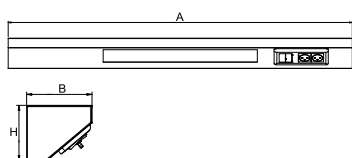

Technical drawing:

Light and electrical features:

Light source	LED
Voltage	220..240 V, 50..60 Hz
Lifetime of LED sources [h]	100000 (1) / 147000 (2)
Lx/By	L80/B10 (1) / L70/B50 (2)
CRI	>80
SDCM (LED sources)	3
Operating temperature range [°C]	5 ÷ 30
Driver	standard on/off (E)
Power factor cos φ	>0,95

Mechanical features:

Assembly	mounted on wall
Material	steel sheet
Color	RAL 9003 (white)
Diffuser	OPTICS (optical system based on lenses) / PLX (PMMA opal) PLX (PMMA opal)

Note: The power shown refers to the whole system (tolerance +/- 10%).
The given luminous flux refers to LED light sources (tolerance +/- 10% depends on the value of the colour temperature).
Technical data may be changed. Photos of the luminaires may differ from reality.
Date of last update: 20-09-2021