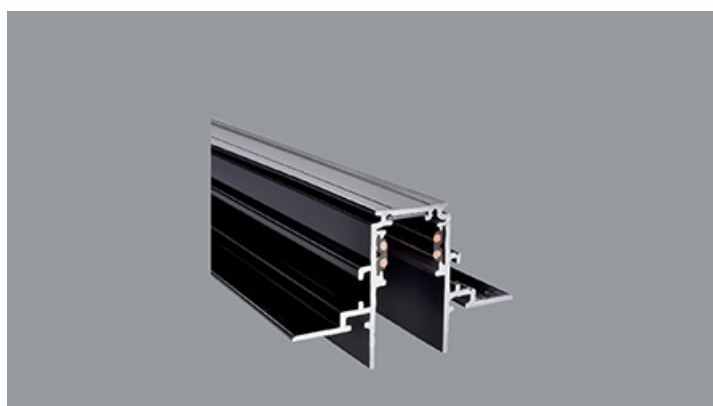

48V TRACKS

Projektory

System szyn 48V oferuje elastyczne i wszechstronne rozwiązanie do oświetlenia przestrzeni z pełną swobodą projektowania. System dostępny jest w trzech wersjach szyn, z których każda oferuje różne opcje instalacji: do wbudowania, natynkową lub zwieszaną. Dzięki różnym dostępnym oprawom oświetleniowym, od oświetlenia akcentującego po oświetlenie ogólne, projektanci mogą tworzyć zróżnicowane konfiguracje pasujące do szerokiego zakresu zastosowań. Przyjazny w użytkowaniu system pozwala końcowemu użytkownikowi na łatwą zmianę położenia opraw bez użycia narzędzi, aby sprostać zmieniającym się potrzebom, w łatwy i bezpieczny sposób ponieważ cały system działa na niskim napięciu. Oprawy są dostępne w wersjach 2700K, 3000K i 4000K, zapewniając doskonałe opcje temperatury barwowej. Oprawy dostępne są ze współczynnikiem CRI90 zapewniającym idealne odwzorowanie kolorów, a także wersję z UGR.