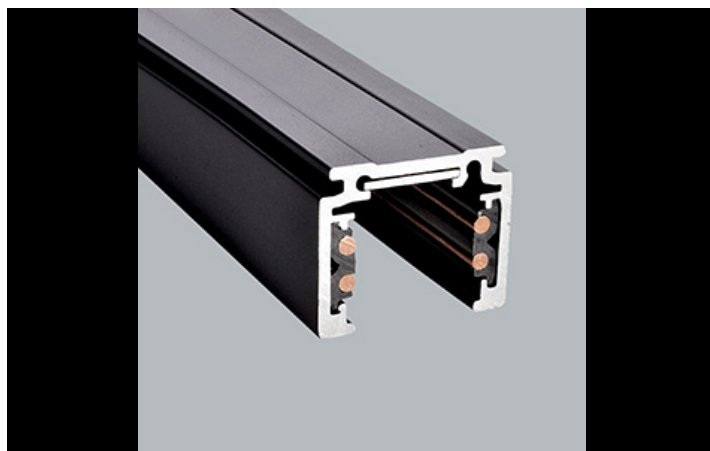

48V TRACKS

Projektory

System szyn 48V oferuje elastyczne i wszechstronne rozwiązanie do oświetlania przestrzeni z pełną swobodą projektowania. System dostępny jest w trzech wersjach szyn, z których każda oferuje różne opcje instalacji: do wbudowania, natynkową lub zwieszaną. Dzięki różnym dostępnym oprawom oświetleniowym, od oświetlenia akcentującego po oświetlenie ogólne, projektanci mogą tworzyć zróżnicowane konfiguracje pasujące do szerokiego zakresu zastosowań. Przyjazny w użytkowaniu system pozwala końcowemu użytkownikowi na łatwą zmianę położenia opraw bez użycia narzędzi, aby sprostać zmieniającym się potrzebom, w łatwy i bezpieczny sposób ponieważ cały system działa na niskim napięciu. Oprawy są dostępne w wersjach 2700K, 3000K i 4000K, zapewniając doskonałe opcje temperatury barwowej. Oprawy dostępne są ze współczynnikiem CRI90 zapewniającym idealne odwzorowanie kolorów, a także wersję z UGR.