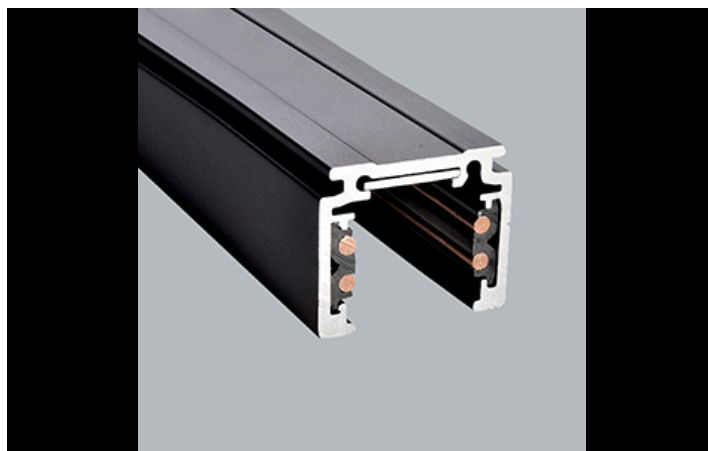

48V TRACKS

Projektory

System szyn 48V oferuje elastyczne i wszechstronne rozwiązanie do oświetlenia przestrzeni z pełną swobodą projektowania. System dostępny jest w trzech wersjach szyn, z których każda oferuje różne opcje instalacji: do wbudowania, natynkową lub zwieszaną. Dzięki różnym dostępnym oprawom oświetleniowym, od oświetlenia akcentującego po oświetlenie ogólne, projektanci mogą tworzyć zróżnicowane konfiguracje pasujące do szerokiego zakresu zastosowań. Przyjazny w użytkowaniu system pozwala końcowemu użytkownikowi na łatwą zmianę położenia opraw bez użycia narzędzi, aby sprostać zmieniającym się potrzebom, w łatwy i bezpieczny sposób ponieważ cały system działa na niskim napięciu. Oprawy są dostępne w wersjach 2700K, 3000K i 4000K, zapewniając doskonałe opcje temperatury barwowej. Oprawy dostępne są ze współczynnikiem CRI90 zapewniającym idealne odwzorowanie kolorów, a także wersję z UGR.