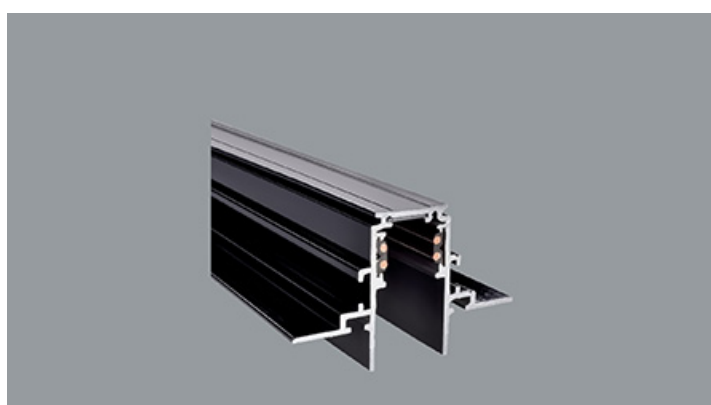

48V TRACKS

Projektory

System szyn 48V oferuje elastyczne i wszechstronne rozwiązanie do oświetlenia przestrzeni z pełną swobodą projektowania. System dostępny jest w trzech wersjach szyn, z których każda oferuje różne opcje instalacji: do wbudowania, natynkową lub zwieszaną. Dzięki różnym dostępnym oprawom oświetleniowym, od oświetlenia akcentującego po oświetlenie ogólne, projektanci mogą stworzyć zróżnicowane konfiguracje pasujące do szerokiego zakresu zastosowań. Przyjazny w użytkowaniu system pozwala końcowemu użytkownikowi na łatwą zmianę położenia opraw bez użycia narzędzi, aby sprostać zmieniającym się potrzebom, w łatwy i bezpieczny sposób ponieważ cały system działa na niskim napięciu. Oprawy są dostępne w wersjach 2700K, 3000K i 4000K, zapewniając doskonałe opcje temperatury barwowej. Oprawy dostępne są ze współczynnikiem CRI90 zapewniającym idealne odwzorowanie kolorów, a także wersję z UGR.