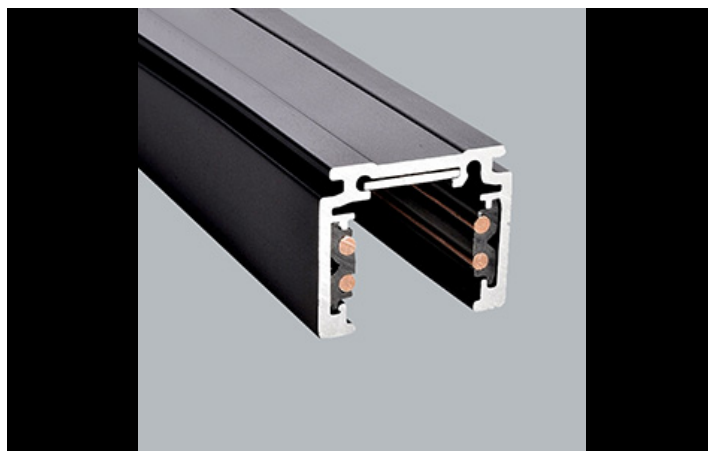

48V TRACKS

Projektory

System szyn 48V oferuje elastyczne i wszechstronne rozwiązanie do oświetlenia przestrzeni z pełną swobodą projektowania. System dostępny jest w trzech wersjach szyn, z których każda oferuje różne opcje instalacji: do wbudowania, natynkową lub zwieszaną. Dzięki różnym dostępnym oprawom oświetleniowym, od oświetlenia akcentującego po oświetlenie ogólne, projektanci mogą stworzyć zróżnicowane konfiguracje pasujące do szerokiego zakresu zastosowań. Przyjazny w użytkowaniu system pozwala końcowemu użytkownikowi na łatwą zmianę położenia opraw bez użycia narzędzi, aby sprostać zmieniającym się potrzebom, w łatwy i bezpieczny sposób ponieważ cały system działa na niskim napięciu. Oprawy są dostępne w wersjach 2700K, 3000K i 4000K, zapewniając doskonałe opcje temperatury barwowej. Oprawy dostępne są ze współczynnikiem CRI90 zapewniającym idealne odwzorowanie kolorów, a także wersję z UGR.