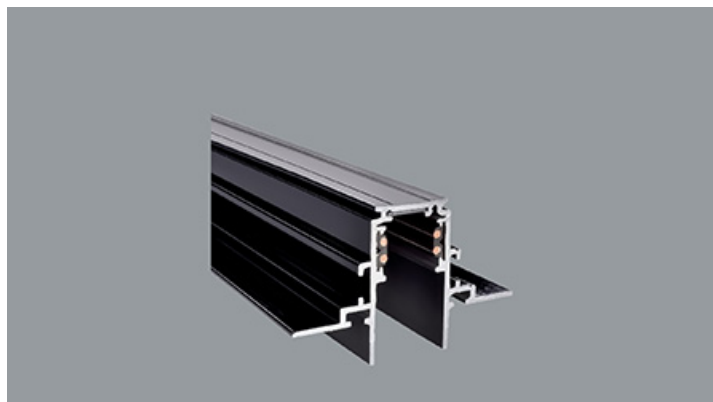

48V TRACKS

Projektory

System szyn 48V oferuje elastyczne i wszechstronne rozwiązanie do oświetlenia przestrzeni z pełną swobodą projektowania. System dostępny jest w trzech wersjach szyn, z których każda oferuje różne opcje instalacji: do wbudowania, natynkową lub zwieszaną. Dzięki różnym dostępnym oprawom oświetleniowym, od oświetlenia akcentującego po oświetlenie ogólne, projektanci mogą tworzyć zróżnicowane konfiguracje pasujące do szerokiego zakresu zastosowań. Przyjazny w użytkowaniu system pozwala końcowemu użytkownikowi na łatwą zmianę położenia opraw bez użycia narzędzi, aby sprostać zmieniającym się potrzebom, w łatwy i bezpieczny sposób ponieważ cały system działa na niskim napięciu. Oprawy są dostępne w wersjach 2700K, 3000K i 4000K, zapewniając doskonałe opcje temperatury barwowej. Oprawy dostępne są ze współczynnikiem CRI90 zapewniającym idealne odwzorowanie kolorów, a także wersję z UGR.