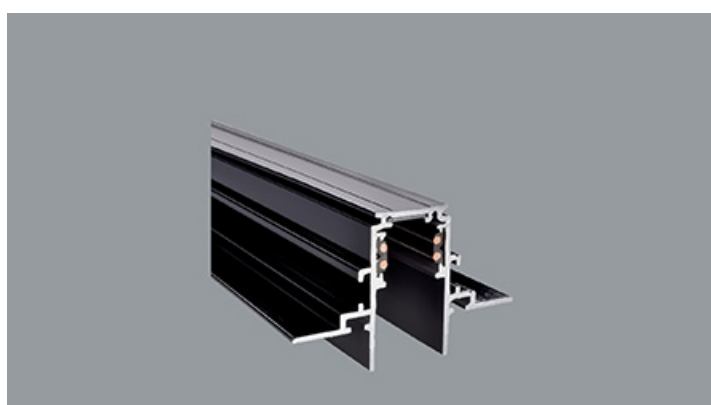

48V TRACKS

Projektory

System szyn 48V oferuje elastyczne i wszechstronne rozwiązanie do oświetlania przestrzeni z pełną swobodą projektowania. System dostępny jest w trzech wersjach szyn, z których każda oferuje różne opcje instalacji: do wbudowania, natynkową lub zwieszaną. Dzięki różnym dostępnym oprawom oświetleniowym, od oświetlenia akcentującego po oświetlenie ogólne, projektanci mogą tworzyć zróżnicowane konfiguracje pasujące do szerokiego zakresu zastosowań. Przyjazny w użytkowaniu system pozwala końcowemu użytkownikowi na łatwą zmianę położenia opraw bez użycia narzędzi, aby sprostać zmieniającym się potrzebom, w łatwy i bezpieczny sposób ponieważ cały system działa na niskim napięciu. Oprawy są dostępne w wersjach 2700K, 3000K i 4000K, zapewniając doskonałe opcje temperatury barwowej. Oprawy dostępne są ze współczynnikiem CRI90 zapewniającym idealne odwzorowanie kolorów, a także wersję z UGR.