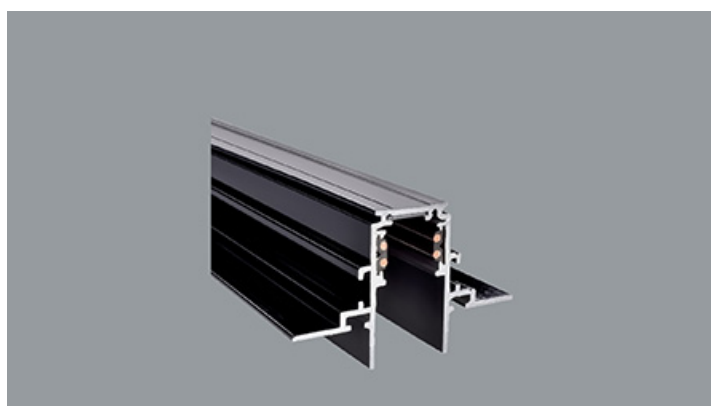

48V TRACKS

Projectors

48V track system by LUXIONA offers a flexible and versatile solution for lighting spaces with complete design freedom. The system is available in three track versions, each offering different installation options: recessed, surface mounted, or suspended. With various lighting fixtures available, from accent lighting to general lighting, designers can create numerous configurations to suit a wide range of applications. The user-friendly system allows the final user to easily reposition the luminaires without tools to meet changing needs easily and safely since the entire system operates on low voltage. Luminaires are available in 2700K, 3000K, and 4000K, providing the perfect colour temperature options. They also feature CRI90 for excellent colour reproduction, together with a UGR.