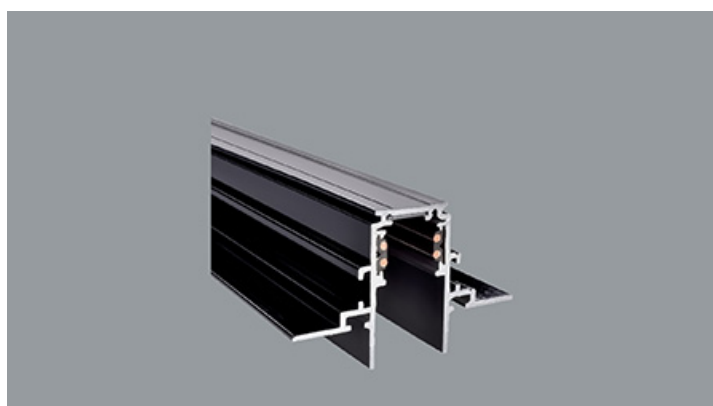

48V TRACKS

Projectors

48V track system by LUXIONA offers a flexible and versatile solution for lighting spaces with complete design freedom. The system is available in three track versions, each offering different installation options: recessed, surface mounted, or suspended. With various lighting fixtures available, from accent lighting to general lighting, designers can create numerous configurations to suit a wide range of applications. The user-friendly system allows the final user to easily reposition the luminaires without tools to meet changing needs easily and safely since the entire system operates on low voltage. Luminaires are available in 2700K, 3000K, and 4000K, providing the perfect colour temperature options. They also feature CRI90 for excellent colour reproduction, together with a UGR.