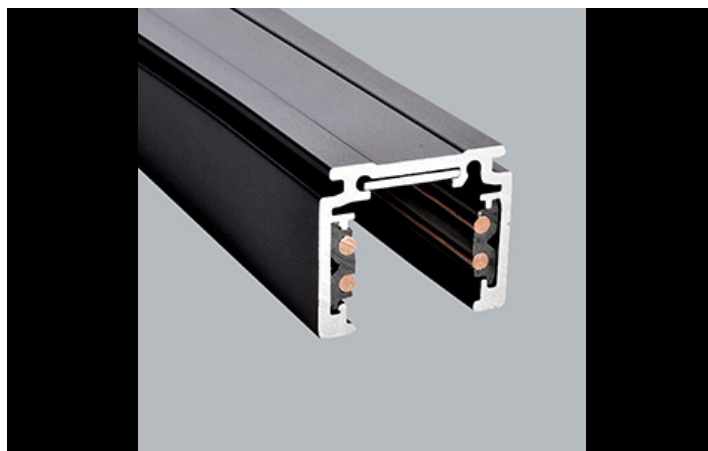

### Projectors

48V track system by LUXIONA offers a flexible and versatile solution for lighting spaces with complete design freedom. The system is available in three track versions, each offering different installation options: recessed, surface mounted, or suspended. With various lighting fixtures available, from accent lighting to general lighting, designers can create numerous configurations to suit a wide range of applications. The user-friendly system allows the final user to easily reposition the luminaires without tools to meet changing needs easily and safely since the entire system operates on low voltage. Luminaires are available in 2700K, 3000K, and 4000K, providing the perfect colour temperature options. They also feature CRI90 for excellent colour reproduction, together with a UGR.