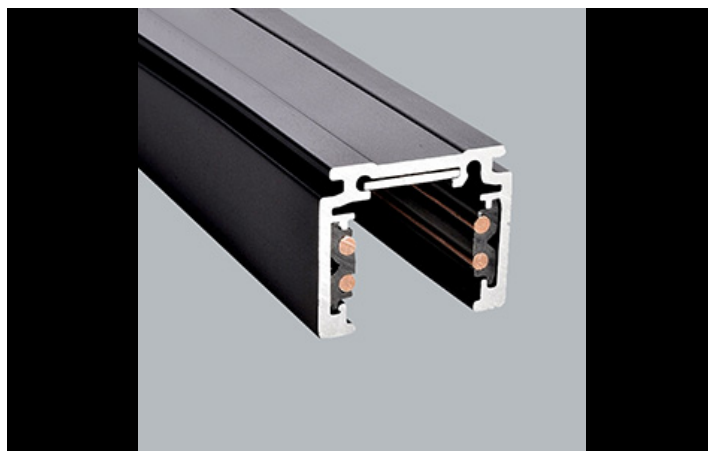

48V TRACKS

Projectors

48V track system by LUXIONA offers a flexible and versatile solution for lighting spaces with complete design freedom. The system is available in three track versions, each offering different installation options: recessed, surface mounted, or suspended. With various lighting fixtures available, from accent lighting to general lighting, designers can create numerous configurations to suit a wide range of applications. The user-friendly system allows the final user to easily reposition the luminaires without tools to meet changing needs easily and safely since the entire system operates on low voltage. Luminaires are available in 2700K, 3000K, and 4000K, providing the perfect colour temperature options. They also feature CRI90 for excellent colour reproduction, together with a UGR.