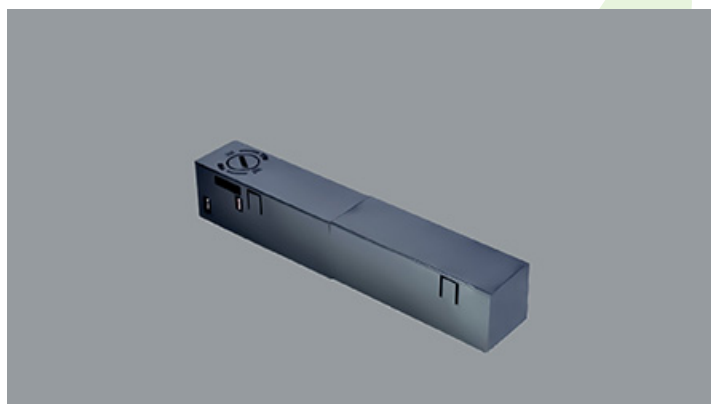

48V TRACKS

Projectors

48V track system by LUXIONA offers a flexible and versatile solution for lighting spaces with complete design freedom. The system is available in three track versions, each offering different installation options: recessed, surface mounted, or suspended. With various lighting fixtures available, from accent lighting to general lighting, designers can create numerous configurations to suit a wide range of applications. The user-friendly system allows the final user to easily reposition the luminaires without tools to meet changing needs easily and safely since the entire system operates on low voltage. Luminaires are available in 2700K, 3000K, and 4000K, providing the perfect colour temperature options. They also feature CRI90 for excellent colour reproduction, together with a UGR.