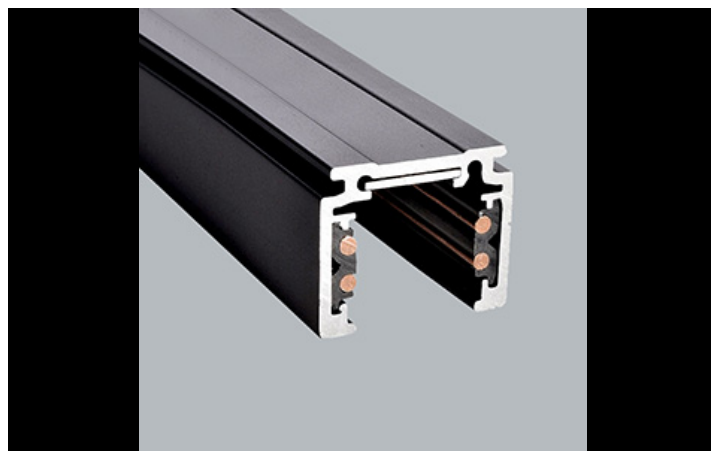

48V TRACKS

Projectors

48V track system by LUXIONA offers a flexible and versatile solution for lighting spaces with complete design freedom. The system is available in three track versions, each offering different installation options: recessed, surface mounted, or suspended. With various lighting fixtures available, from accent lighting to general lighting, designers can create numerous configurations to suit a wide range of applications. The user-friendly system allows the final user to easily reposition the luminaires without tools to meet changing needs easily and safely since the entire system operates on low voltage. Luminaires are available in 2700K, 3000K, and 4000K, providing the perfect colour temperature options. They also feature CRI90 for excellent colour reproduction, together with a UGR.