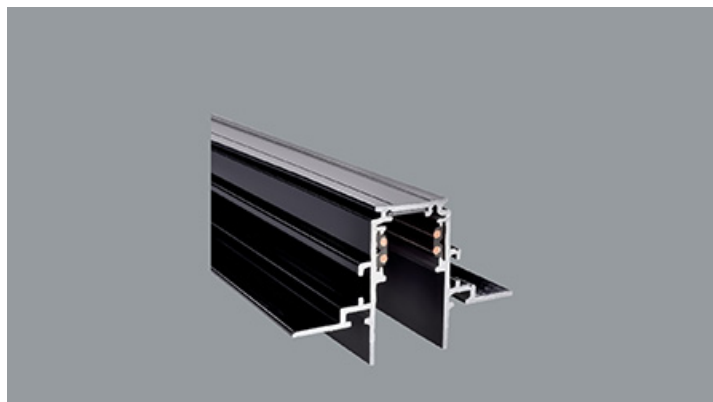

48V TRACKS

Projectors

48V track system by LUXIONA offers a flexible and versatile solution for lighting spaces with complete design freedom. The system is available in three track versions, each offering different installation options: recessed, surface mounted, or suspended. With various lighting fixtures available, from accent lighting to general lighting, designers can create numerous configurations to suit a wide range of applications. The user-friendly system allows the final user to easily reposition the luminaires without tools to meet changing needs easily and safely since the entire system operates on low voltage. Luminaires are available in 2700K, 3000K, and 4000K, providing the perfect colour temperature options. They also feature CRI90 for excellent colour reproduction, together with a UGR.