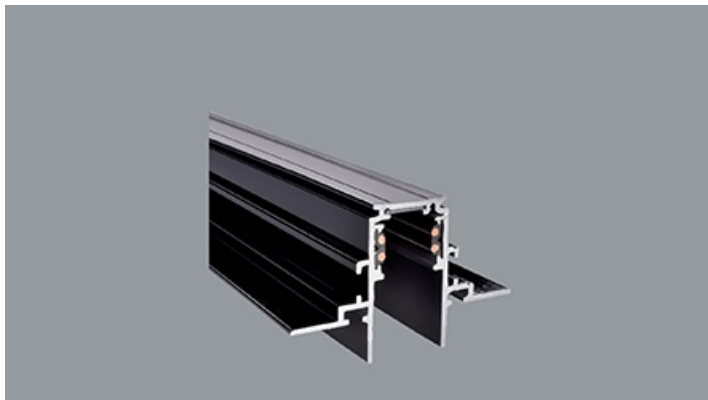

48V TRACKS

Strahler

Das Schienensystem 48V bietet eine flexible und vielseitige Lösung für die Beleuchtung von Räumen mit völliger Gestaltungsfreiheit. Das System ist in drei Schienenversionen erhältlich, die jeweils unterschiedliche Montagemöglichkeiten bieten: Einbau, Anbau oder Pendel. Mit einer Vielzahl von Leuchten, die von der Akzentbeleuchtung bis zur Allgemeinbeleuchtung reichen, können Designer verschiedene Konfigurationen für eine Vielzahl von Anwendungen erstellen. Das benutzerfreundliche System ermöglicht es dem Endverbraucher, die Leuchten ohne den Einsatz von Werkzeugen einfach neu zu positionieren, um wechselnden Anforderungen gerecht zu werden, und zwar einfach und sicher, da das gesamte System mit Niederspannung arbeitet. Die Leuchten sind in den Farbtemperaturen 2700K, 3000K und 4000K erhältlich und bieten somit eine hervorragende Auswahl an Farbtemperaturen. Die Leuchten sind mit CRI90 für eine perfekte Farbwiedergabe sowie in einer Version mit UGR.