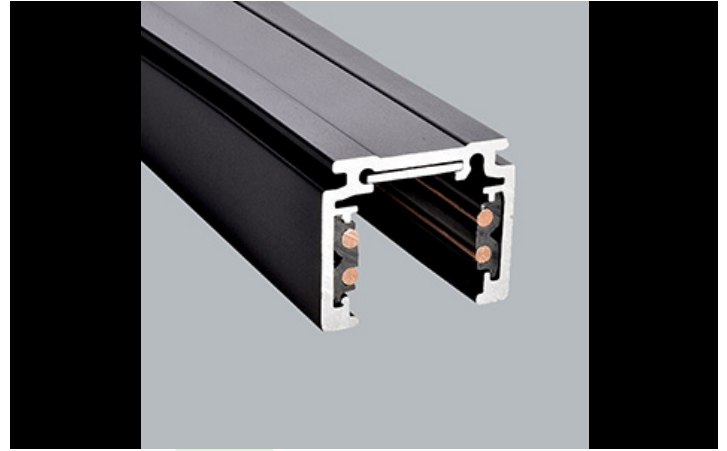

48V TRACKS

Strahler

Das Schienensystem 48V bietet eine flexible und vielseitige Lösung für die Beleuchtung von Räumen mit völliger Gestaltungsfreiheit. Das System ist in drei Schienenversionen erhältlich, die jeweils unterschiedliche Montagemöglichkeiten bieten: Einbau, Anbau oder Pendel. Mit einer Vielzahl von Leuchten, die von der Akzentbeleuchtung bis zur Allgemeinbeleuchtung reichen, können Designer verschiedene Konfigurationen für eine Vielzahl von Anwendungen erstellen. Das benutzerfreundliche System ermöglicht es dem Endverbraucher, die Leuchten ohne den Einsatz von Werkzeugen einfach neu zu positionieren, um wechselnden Anforderungen gerecht zu werden, und zwar einfach und sicher, da das gesamte System mit Niederspannung arbeitet. Die Leuchten sind in den Farbtemperaturen 2700K, 3000K und 4000K erhältlich und bieten somit eine hervorragende Auswahl an Farbtemperaturen. Die Leuchten sind mit CRI90 für eine perfekte Farbwiedergabe sowie in einer Version mit UGR.