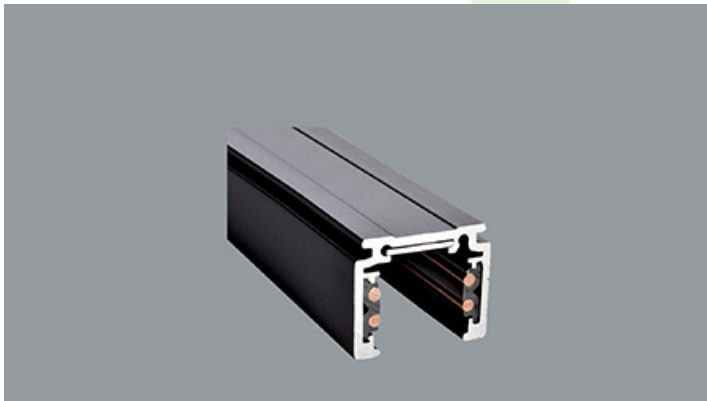

48V TRACKS

Strahler

Das Schienensystem 48V bietet eine flexible und vielseitige Lösung für die Beleuchtung von Räumen mit völliger Gestaltungsfreiheit. Das System ist in drei Schienenversionen erhältlich, die jeweils unterschiedliche Montagemöglichkeiten bieten: Einbau, Anbau oder Pendel. Mit einer Vielzahl von Leuchten, die von der Akzentbeleuchtung bis zur Allgemeinbeleuchtung reichen, können Designer verschiedene Konfigurationen für eine Vielzahl von Anwendungen erstellen. Das benutzerfreundliche System ermöglicht es dem Endverbraucher, die Leuchten ohne den Einsatz von Werkzeugen einfach neu zu positionieren, um wechselnden Anforderungen gerecht zu werden, und zwar einfach und sicher, da das gesamte System mit Niederspannung arbeitet. Die Leuchten sind in den Farbtemperaturen 2700K, 3000K und 4000K erhältlich und bieten somit eine hervorragende Auswahl an Farbtemperaturen. Die Leuchten sind mit CRI90 für eine perfekte Farbwiedergabe sowie in einer Version mit UGR.