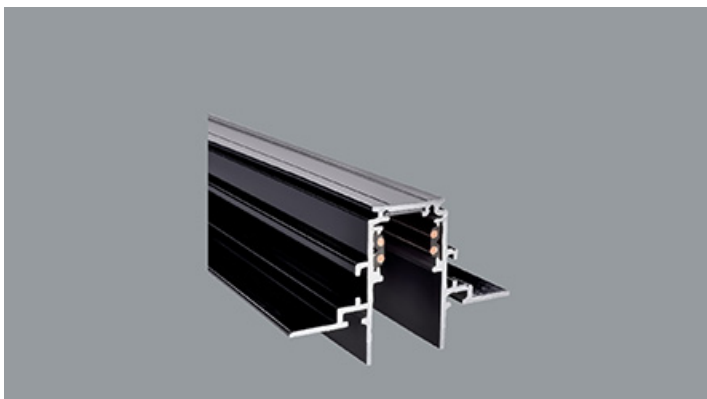

48V TRACKS

Strahler

Das Schienensystem 48V bietet eine flexible und vielseitige Lösung für die Beleuchtung von Räumen mit völliger Gestaltungsfreiheit. Das System ist in drei Schienenversionen erhältlich, die jeweils unterschiedliche Montagemöglichkeiten bieten: Einbau, Anbau oder Pendel. Mit einer Vielzahl von Leuchten, die von der Akzentbeleuchtung bis zur Allgemeinbeleuchtung reichen, können Designer verschiedene Konfigurationen für eine Vielzahl von Anwendungen erstellen. Das benutzerfreundliche System ermöglicht es dem Endverbraucher, die Leuchten ohne den Einsatz von Werkzeugen einfach neu zu positionieren, um wechselnden Anforderungen gerecht zu werden, und zwar einfach und sicher, da das gesamte System mit Niederspannung arbeitet. Die Leuchten sind in den Farbtemperaturen 2700K, 3000K und 4000K erhältlich und bieten somit eine hervorragende Auswahl an Farbtemperaturen. Die Leuchten sind mit CRI90 für eine perfekte Farbwiedergabe sowie in einer Version mit UGR.