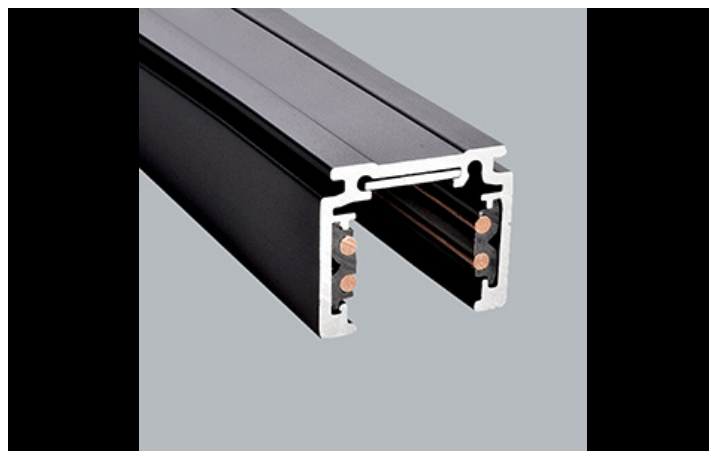

48V TRACKS AKCESORIA

Akcesoria

System szyn 48V oferuje elastyczne i wszechstronne rozwiązanie do oświetlania przestrzeni z pełną swobodą projektowania. System dostępny jest w trzech wersjach szyn, z których każda oferuje różne opcje instalacji: do wbudowania, natynkową lub zwieszaną. Dzięki różnym dostępnym oprawom oświetleniowym, od oświetlenia akcentującego po oświetlenie ogólne, projektanci mogą stworzyć zróżnicowane konfiguracje pasujące do szerokiego zakresu zastosowań. Przyjazny w użytkowaniu system pozwala końcowemu użytkownikowi na łatwą zmianę położenia opraw bez użycia narzędzi, aby sprostać zmieniającym się potrzebom, w łatwy i bezpieczny sposób ponieważ cały system działa na niskim napięciu. Oprawy są dostępne w wersjach 2700K, 3000K i 4000K, zapewniając doskonałe opcje temperatury barwowej. Oprawy dostępne są ze współczynnikiem CRI90 zapewniającym idealne odwzorowanie kolorów, a także wersję z UGR.