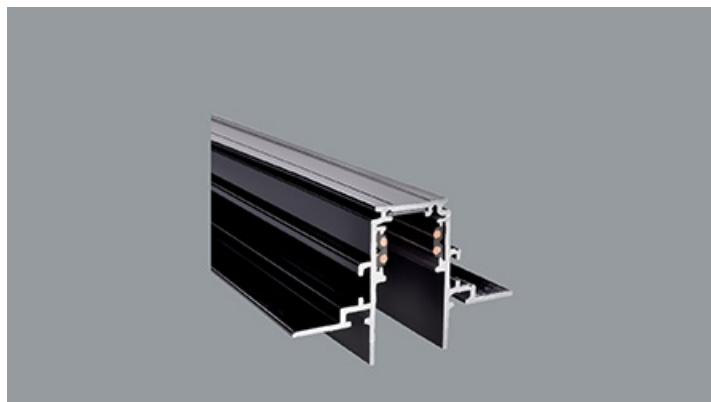

48V TRACKS AKCESORIA

Akcesoria

System szyn 48V oferuje elastyczne i wszechstronne rozwiązanie do oświetlania przestrzeni z pełną swobodą projektowania. System dostępny jest w trzech wersjach szyn, z których każda oferuje różne opcje instalacji: do wbudowania, natynkową lub zwieszaną. Dzięki różnym dostępnym oprawom oświetleniowym, od oświetlenia akcentującego po oświetlenie ogólne, projektanci mogą stworzyć zróżnicowane konfiguracje pasujące do szerokiego zakresu zastosowań. Przyjazny w użytkowaniu system pozwala końcowemu użytkownikowi na łatwą zmianę położenia opraw bez użycia narzędzi, aby sprostać zmieniającym się potrzebom, w łatwy i bezpieczny sposób ponieważ cały system działa na niskim napięciu. Oprawy są dostępne w wersjach 2700K, 3000K i 4000K, zapewniając doskonałe opcje temperatury barwowej. Oprawy dostępne są ze współczynnikiem CRI90 zapewniającym idealne odwzorowanie kolorów, a także wersję z UGR.