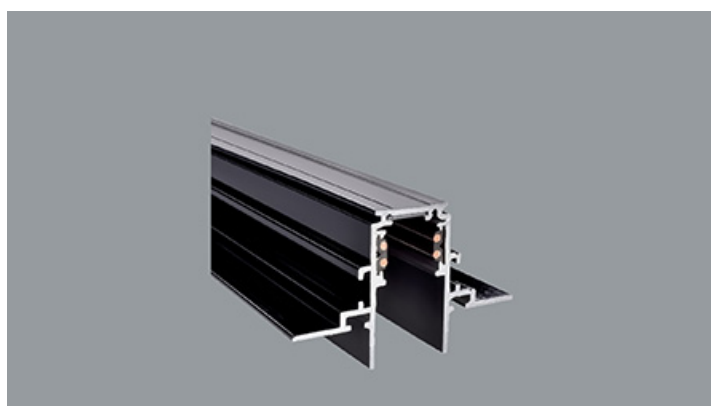

48V TRACKS ACCESSORIES

Accessories

48V track system by LUXIONA offers a flexible and versatile solution for lighting spaces with complete design freedom. The system is available in three track versions, each offering different installation options: recessed, surface mounted, or suspended. With various lighting fixtures available, from accent lighting to general lighting, designers can create numerous configurations to suit a wide range of applications. The user-friendly system allows the final user to easily reposition the luminaires without tools to meet changing needs easily and safely since the entire system operates on low voltage. Luminaires are available in 2700K, 3000K, and 4000K, providing the perfect colour temperature options. They also feature CRI90 for excellent colour reproduction, together with a UGR.