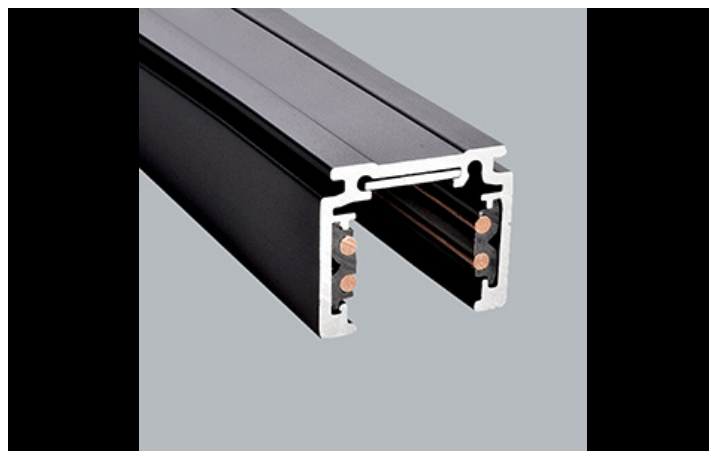

48V TRACKS ACCESSORIES

Accessories

48V track system by LUXIONA offers a flexible and versatile solution for lighting spaces with complete design freedom. The system is available in three track versions, each offering different installation options: recessed, surface mounted, or suspended. With various lighting fixtures available, from accent lighting to general lighting, designers can create numerous configurations to suit a wide range of applications. The user-friendly system allows the final user to easily reposition the luminaires without tools to meet changing needs easily and safely since the entire system operates on low voltage. Luminaires are available in 2700K, 3000K, and 4000K, providing the perfect colour temperature options. They also feature CRI90 for excellent colour reproduction, together with a UGR.