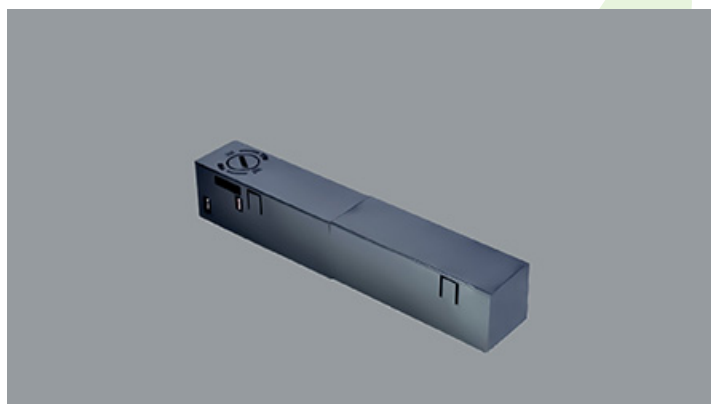

48V TRACKS ACCESSORIES

Accessories

48V track system by LUXIONA offers a flexible and versatile solution for lighting spaces with complete design freedom. The system is available in three track versions, each offering different installation options: recessed, surface mounted, or suspended. With various lighting fixtures available, from accent lighting to general lighting, designers can create numerous configurations to suit a wide range of applications. The user-friendly system allows the final user to easily reposition the luminaires without tools to meet changing needs easily and safely since the entire system operates on low voltage. Luminaires are available in 2700K, 3000K, and 4000K, providing the perfect colour temperature options. They also feature CRI90 for excellent colour reproduction, together with a UGR.