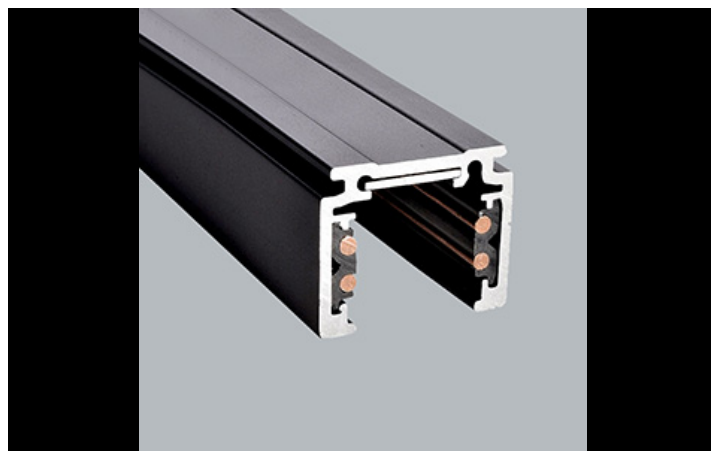

48V TRACKS ACCESSORIES

Accessories

48V track system by LUXIONA offers a flexible and versatile solution for lighting spaces with complete design freedom. The system is available in three track versions, each offering different installation options: recessed, surface mounted, or suspended. With various lighting fixtures available, from accent lighting to general lighting, designers can create numerous configurations to suit a wide range of applications. The user-friendly system allows the final user to easily reposition the luminaires without tools to meet changing needs easily and safely since the entire system operates on low voltage. Luminaires are available in 2700K, 3000K, and 4000K, providing the perfect colour temperature options. They also feature CRI90 for excellent colour reproduction, together with a UGR.