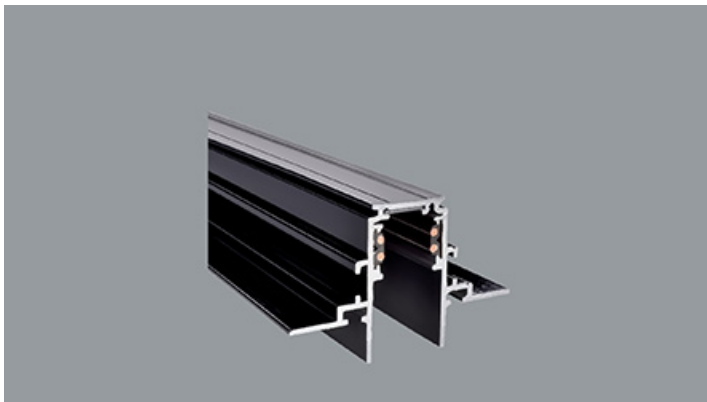

48V TRACKS ACCESSOIRES

Accessoires

Das Schienensystem 48V bietet eine flexible und vielseitige Lösung für die Beleuchtung von Räumen mit völliger Gestaltungsfreiheit. Das System ist in drei Schienenversionen erhältlich, die jeweils unterschiedliche Montagemöglichkeiten bieten: Einbau, Anbau oder Pendel. Mit einer Vielzahl von Leuchten, die von der Akzentbeleuchtung bis zur Allgemeinbeleuchtung reichen, können Designer verschiedene Konfigurationen für eine Vielzahl von Anwendungen erstellen. Das benutzerfreundliche System ermöglicht es dem Endverbraucher, die Leuchten ohne den Einsatz von Werkzeugen einfach neu zu positionieren, um wechselnden Anforderungen gerecht zu werden, und zwar einfach und sicher, da das gesamte System mit Niederspannung arbeitet. Die Leuchten sind in den Farbtemperaturen 2700K, 3000K und 4000K erhältlich und bieten somit eine hervorragende Auswahl an Farbtemperaturen. Die Leuchten sind mit CRI90 für eine perfekte Farbwiedergabe sowie in einer Version mit UGR.