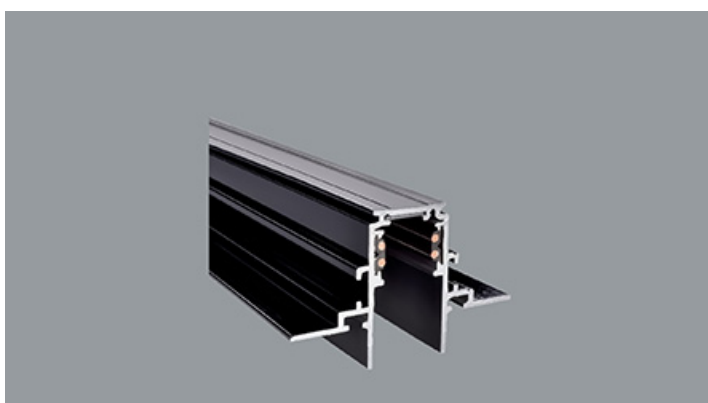

48V TRACKS ACCESSOIRES

Accessoires

Das Schienensystem 48V bietet eine flexible und vielseitige Lösung für die Beleuchtung von Räumen mit völliger Gestaltungsfreiheit. Das System ist in drei Schienenversionen erhältlich, die jeweils unterschiedliche Montagemöglichkeiten bieten: Einbau, Anbau oder Pendel. Mit einer Vielzahl von Leuchten, die von der Akzentbeleuchtung bis zur Allgemeinbeleuchtung reichen, können Designer verschiedene Konfigurationen für eine Vielzahl von Anwendungen erstellen. Das benutzerfreundliche System ermöglicht es dem Endverbraucher, die Leuchten ohne den Einsatz von Werkzeugen einfach neu zu positionieren, um wechselnden Anforderungen gerecht zu werden, und zwar einfach und sicher, da das gesamte System mit Niederspannung arbeitet. Die Leuchten sind in den Farbtemperaturen 2700K, 3000K und 4000K erhältlich und bieten somit eine hervorragende Auswahl an Farbtemperaturen. Die Leuchten sind mit CRI90 für eine perfekte Farbwiedergabe sowie in einer Version mit UGR.