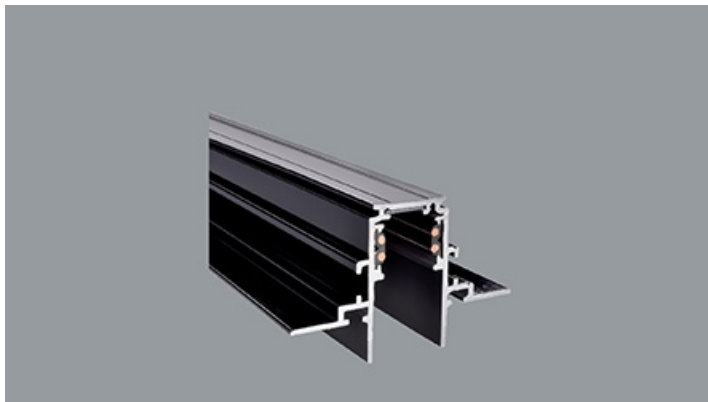

48V TRACKS ACCESSOIRES

Accessoires

Das Schienensystem 48V bietet eine flexible und vielseitige Lösung für die Beleuchtung von Räumen mit völliger Gestaltungsfreiheit. Das System ist in drei Schienenversionen erhältlich, die jeweils unterschiedliche Montagemöglichkeiten bieten: Einbau, Anbau oder Pendel. Mit einer Vielzahl von Leuchten, die von der Akzentbeleuchtung bis zur Allgemeinbeleuchtung reichen, können Designer verschiedene Konfigurationen für eine Vielzahl von Anwendungen erstellen. Das benutzerfreundliche System ermöglicht es dem Endverbraucher, die Leuchten ohne den Einsatz von Werkzeugen einfach neu zu positionieren, um wechselnden Anforderungen gerecht zu werden, und zwar einfach und sicher, da das gesamte System mit Niederspannung arbeitet. Die Leuchten sind in den Farbtemperaturen 2700K, 3000K und 4000K erhältlich und bieten somit eine hervorragende Auswahl an Farbtemperaturen. Die Leuchten sind mit CRI90 für eine perfekte Farbwiedergabe sowie in einer Version mit UGR.