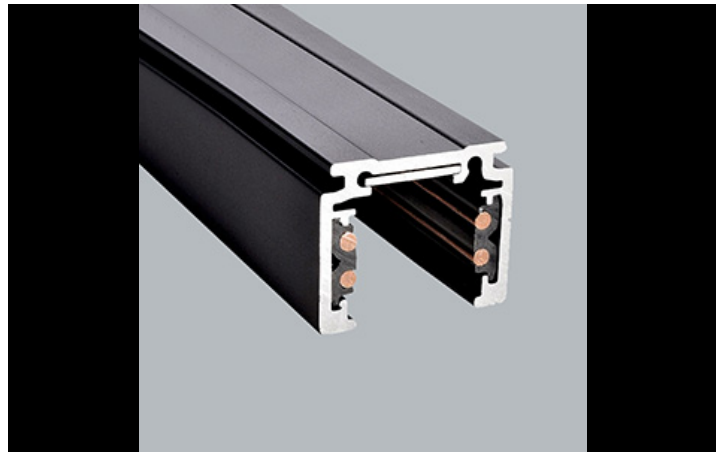

48V TRACKS ACCESSOIRES

Accessoires

Das Schienensystem 48V bietet eine flexible und vielseitige Lösung für die Beleuchtung von Räumen mit völliger Gestaltungsfreiheit. Das System ist in drei Schienenversionen erhältlich, die jeweils unterschiedliche Montagemöglichkeiten bieten: Einbau, Anbau oder Pendel. Mit einer Vielzahl von Leuchten, die von der Akzentbeleuchtung bis zur Allgemeinbeleuchtung reichen, können Designer verschiedene Konfigurationen für eine Vielzahl von Anwendungen erstellen. Das benutzerfreundliche System ermöglicht es dem Endverbraucher, die Leuchten ohne den Einsatz von Werkzeugen einfach neu zu positionieren, um wechselnden Anforderungen gerecht zu werden, und zwar einfach und sicher, da das gesamte System mit Niederspannung arbeitet. Die Leuchten sind in den Farbtemperaturen 2700K, 3000K und 4000K erhältlich und bieten somit eine hervorragende Auswahl an Farbtemperaturen. Die Leuchten sind mit CRI90 für eine perfekte Farbwiedergabe sowie in einer Version mit UGR.