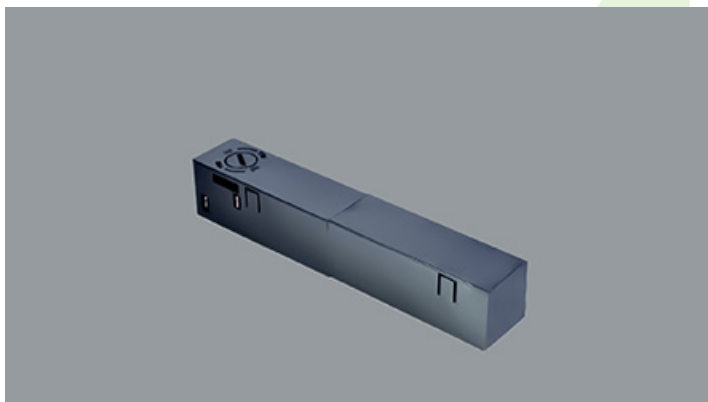

48V TRACKS ACCESSOIRES

Accessoires

Das Schienensystem 48V bietet eine flexible und vielseitige Lösung für die Beleuchtung von Räumen mit völliger Gestaltungsfreiheit. Das System ist in drei Schienenversionen erhältlich, die jeweils unterschiedliche Montagemöglichkeiten bieten: Einbau, Anbau oder Pendel. Mit einer Vielzahl von Leuchten, die von der Akzentbeleuchtung bis zur Allgemeinbeleuchtung reichen, können Designer verschiedene Konfigurationen für eine Vielzahl von Anwendungen erstellen. Das benutzerfreundliche System ermöglicht es dem Endverbraucher, die Leuchten ohne den Einsatz von Werkzeugen einfach neu zu positionieren, um wechselnden Anforderungen gerecht zu werden, und zwar einfach und sicher, da das gesamte System mit Niederspannung arbeitet. Die Leuchten sind in den Farbtemperaturen 2700K, 3000K und 4000K erhältlich und bieten somit eine hervorragende Auswahl an Farbtemperaturen. Die Leuchten sind mit CRI90 für eine perfekte Farbwiedergabe sowie in einer Version mit UGR.