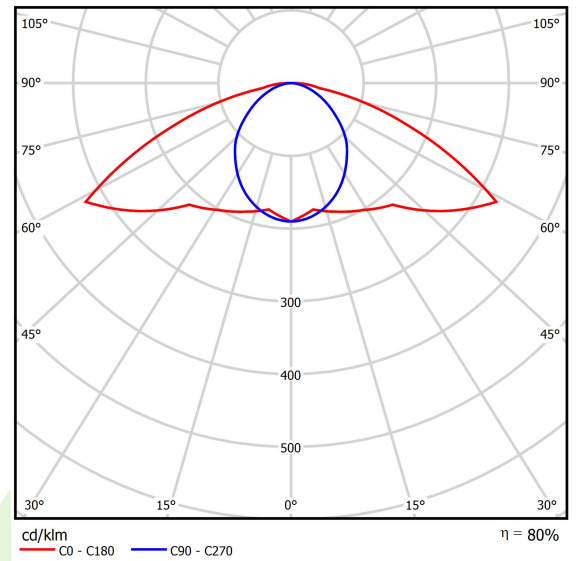

## Light and electrical data

Light source	<b>LED</b>
Luminous flux LED [lm]	<b>12540,4</b>
LED power [W]	<b>68,4</b>
Luminaire luminous flux [lm]	<b>10027,4</b>
Power of luminaire [W]	<b>76,6</b>
Luminaire's light efficiency [lm/W]	<b>130,9</b>
Color of the light [K]	<b>4000</b>
CRI	<b>&gt;80</b>
SDCM (LED sources)	<b>3</b>
Beam angle [°]	<b>(C0-C180) / (C90-C270) - 141,4° / 96,6°</b>
Photobiological risk class (IEC/EN 62471)	<b>RG0</b>
Protection against electric shock	<b>I</b>
Protection degree	<b>IP20</b>
Voltage	<b>220..240 V, 50..60 Hz</b>
Lifetime of LED sources [h]	<b>60000</b>
Lx/By	<b>L80/B10</b>
Operating temperature range [°C]	<b>5 ÷ 35</b>
Driver	<b>standard on/off (E)</b>
Circuit load capacity	<b>11 (B10), 17 (B16), 16 (C10), 27 (C16)</b>

## A graph of light