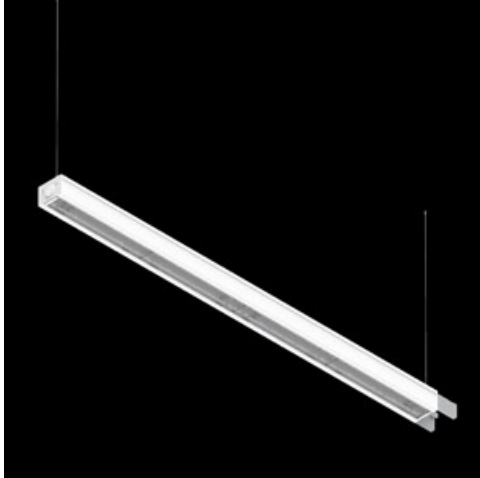

**Product:** PARALLEL LED 12000 OPTICS-AREA E 34 840 / L-2270MM

**Index:** 19.4101.6621.34

## Description

Parallel is an industrial modular system for installing in straight lines. It is an excellent option for lighting industrial premises and warehouses, but is also suitable for offices, supermarkets and commercial spaces. A luminaire mounted in line systems, made of aluminium, painted in white. To be applied in industrial objects and other places, where high intensity and uniformity of lighting is necessary.

## Mechanical data

Assembly	<b>surface mounted on slings</b>
Material	<b>aluminum</b>
Color	<b>RAL 9016 (white)</b>
Diffuser	<b>OPTICS (optical system based on lenses)</b>
Impact resistant	<b>IK04</b>
Dimensions [mm]	<b>2270x 70 x 50</b>