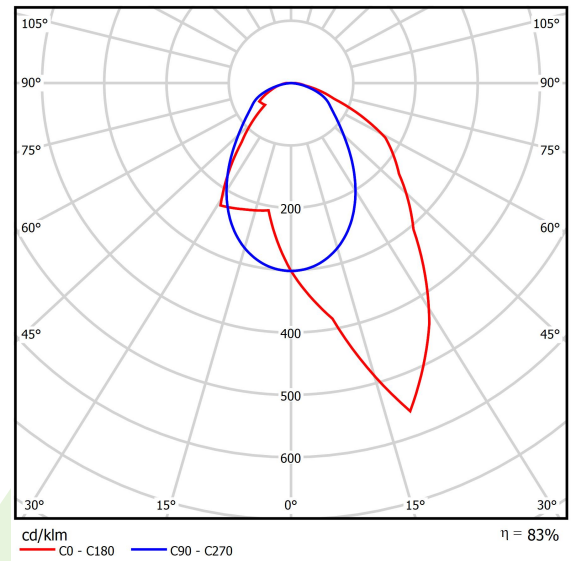

## Light and electrical data

Light source	<b>LED</b>
Luminous flux LED [lm]	<b>12540,4</b>
LED power [W]	<b>68,4</b>
Luminaire luminous flux [lm]	<b>10466,2</b>
Power of luminaire [W]	<b>76,6</b>
Luminaire's light efficiency [lm/W]	<b>136,6</b>
Color of the light [K]	<b>4000</b>
CRI	<b>&gt;80</b>
SDCM (LED sources)	<b>3</b>
Beam angle [°]	<b>asymmetric light distribution</b>
Photobiological risk class (IEC/EN 62471)	<b>RG0</b>
Protection against electric shock	<b>I</b>
Protection degree	<b>IP20</b>
Voltage	<b>220..240 V, 50..60 Hz</b>
Lifetime of LED sources [h]	<b>60000</b>
Lx/By	<b>L80/B10</b>
Operating temperature range [°C]	<b>5 ÷ 35</b>
Driver	<b>standard on/off (E)</b>
Circuit load capacity	<b>11 (B10), 17 (B16), 16 (C10), 27 (C16)</b>

## A graph of light