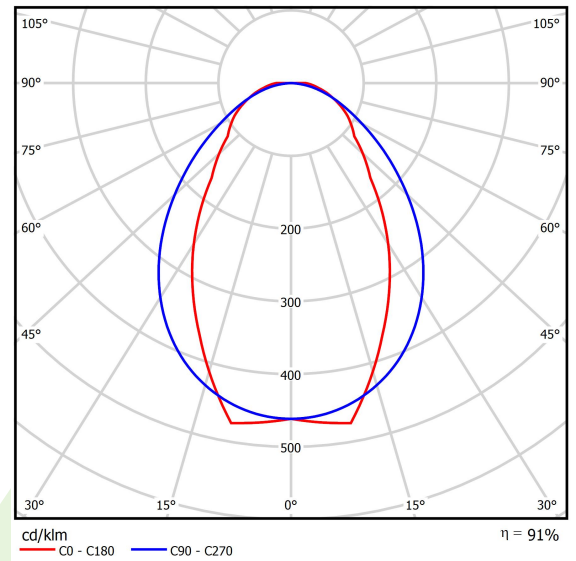

## Light and electrical data

Light source	LED
Luminous flux LED [lm]	12540,4
LED power [W]	68,4
Luminaire luminous flux [lm]	11369,2
Power of luminaire [W]	76,6
Luminaire's light efficiency [lm/W]	148,4
Color of the light [K]	4000
CRI	>80
SDCM (LED sources)	3
Beam angle [°]	(C0-C180) / (C90-C270) - 66,4° / 90,2°
Photobiological risk class (IEC/EN 62471)	RG0
Protection against electric shock	I
Protection degree	IP20
Voltage	220..240 V, 50..60 Hz
Lifetime of LED sources [h]	60000
Lx/By	L80/B10
Operating temperature range [°C]	5 ÷ 35
Driver	standard on/off (E)
Circuit load capacity	11 (B10), 17 (B16), 16 (C10), 27 (C16)

## A graph of light