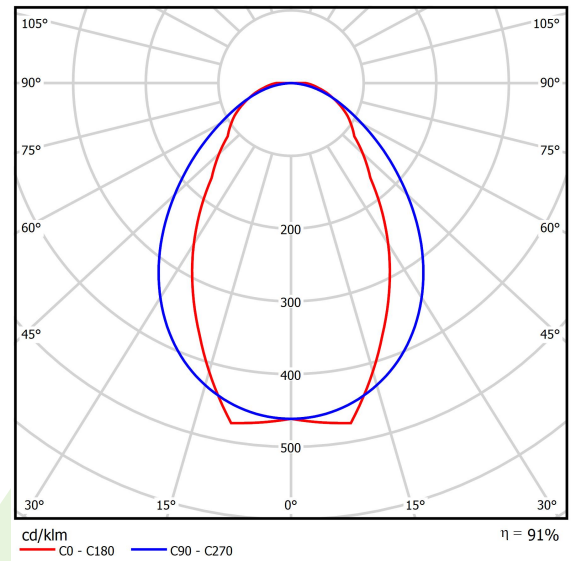

## Light and electrical data

Light source	LED
Luminous flux LED [lm]	6270,2
LED power [W]	34,2
Luminaire luminous flux [lm]	5684,6
Power of luminaire [W]	38,3
Luminaire's light efficiency [lm/W]	148,4
Color of the light [K]	4000
CRI	>80
SDCM (LED sources)	3
Beam angle [°]	(C0-C180) / (C90-C270) - 66,4° / 90,2°
Photobiological risk class (IEC/EN 62471)	RG0
Protection against electric shock	I
Protection degree	IP20
Voltage	220..240 V, 50..60 Hz
Lifetime of LED sources [h]	60000
Lx/By	L80/B10
Operating temperature range [°C]	5 ÷ 35
Driver	standard on/off (E)
Circuit load capacity	22 (B10), 34 (B16), 33 (C10), 54 (C16)

## A graph of light