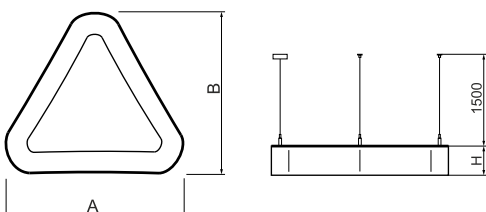

Product information

Category	Architectural luminaires
Family	ARTSHAPE THREE LED
Name	ARTSHAPE THREE LED MEDIUM EDGE UP&DOWN 4000/9000 PLX E 34 840 / S-1,5M
Index	19.4021.2221.34

Light and electrical data

Light source	LED
Luminous flux LED [lm]	4104/8910
LED power [W]	31/64
Luminaire luminous flux [lm]	8313
Power of luminaire [W]	105
Luminaire's light efficiency [lm/W]	79,2
Color of the light [K]	4000
CRI	>80
SDCM (LED sources)	4
Beam angle [°]	(C0-C180) / (C90-C270) - 113,4° / 111,8°
Protection against electric shock	I
Protection degree	IP40
Voltage	220..240 V, 50..60 Hz
Lifetime of LED sources [h]	35000
Lx/By	L80/B10
Operating temperature range [°C]	0 ÷ 30
Driver	standard on/off (E)
Power factor cos φ	>0,95
Circuit load capacity	5 (B10), 7 (B16), 8 (C10), 12 (C16)

Mechanical data

Assembly	surface mounted on slings
Material	aluminum
Color	RAL 9016 (white)
Diffuser	PLX (PMMA opal)
Impact resistant	IK04
Dimensions [mm]	900 x 809 x 85

A graph of light