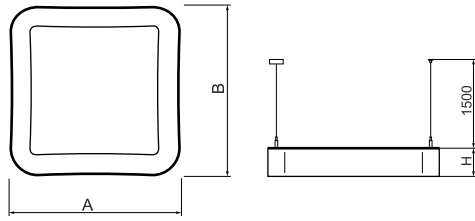

Product information

Category	Architectural luminaires
Family	ARTSHAPE SQ LED
Name	ARTSHAPE SQ LED LARGE EDGE SUSPENDED 16000 PLX E 34 840 / S-1,5M
Index	19.4017.3821.34

Light and electrical data

Light source	LED
Luminous flux LED [lm]	15840
LED power [W]	112
Luminaire luminous flux [lm]	8306
Power of luminaire [W]	123
Luminaire's light efficiency [lm/W]	67,5
Color of the light [K]	4000
CRI	>80
SDCM (LED sources)	3
Beam angle [°]	(C0-C180) / (C90-C270) - 113,4° / 111,8°
Photobiological risk class (IEC/EN 62471)	RG0
Protection against electric shock	I
Protection degree	IP40
Voltage	220..240 V, 50..60 Hz
Lifetime of LED sources [h]	60000
Lx/By	L80/B10
Operating temperature range [°C]	0 ÷ 30
Driver	standard on/off (E)
Power factor cos φ	>0,95
Circuit load capacity	14 (B10), 22 (B16), 14 (C10), 22 (C16)

Mechanical data

Assembly	surface mounted on slings
Material	aluminum
Color	RAL 9016 (white)
Diffuser	PLX (PMMA opal)
Impact resistant	IK04
Dimensions [mm]	1200 x 1200 x 85

A graph of light