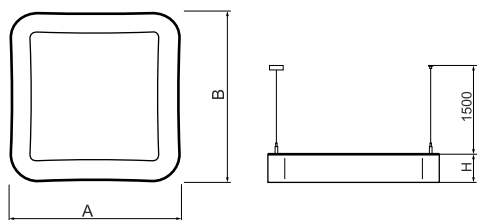

Product information

Category	Architectural luminaires
Family	ARTSHAPE SQ LED
Name	ARTSHAPE SQ LED MEDIUM EDGE SUSPENDED 12000 PLX E 34 830 / S-1,5M
Index	19.4017.2611.34

Light and electrical data

Light source	LED
Luminous flux LED [lm]	11358
LED power [W]	84
Luminaire luminous flux [lm]	5956
Power of luminaire [W]	92
Luminaire's light efficiency [lm/W]	64,7
Color of the light [K]	3000
CRI	>80
SDCM (LED sources)	3
Beam angle [°]	(C0-C180) / (C90-C270) - 113,4° / 111,8°
Photobiological risk class (IEC/EN 62471)	RG0
Protection against electric shock	I
Protection degree	IP40
Voltage	220..240 V, 50..60 Hz
Lifetime of LED sources [h]	60000
Lx/By	L80/B10
Operating temperature range [°C]	0 ÷ 30
Driver	standard on/off (E)
Power factor cos φ	>0,95
Circuit load capacity	9 (B10), 15 (B16), 15 (C10), 24 (C16)

Mechanical data

Assembly	surface mounted on slings
Material	aluminum
Color	RAL 9016 (white)
Diffuser	PLX (PMMA opal)
Impact resistant	IK04
Dimensions [mm]	930 x 930 x 85

A graph of light