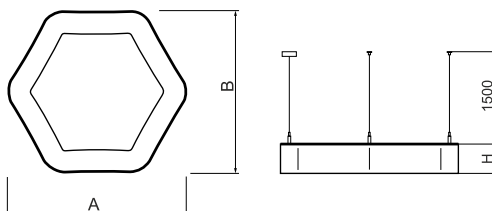

Product information

Category	Architectural luminaires
Family	ARTSHAPE SIX LED
Name	ARTSHAPE SIX LED MEDIUM EDGE UP&DOWN 4000/9000 PLX E 34 840 / S-1,5M
Index	19.4016.2221.34

Light and electrical data

Light source	LED
Luminous flux LED [lm]	4104/8910
LED power [W]	31/64
Luminaire luminous flux [lm]	8313
Power of luminaire [W]	105
Luminaire's light efficiency [lm/W]	79,2
Color of the light [K]	4000
CRI	>80
SDCM (LED sources)	4
Beam angle [°]	(C0-C180) / (C90-C270) - 113,4° / 111,8°
Protection against electric shock	I
Protection degree	IP40
Voltage	220..240 V, 50..60 Hz
Lifetime of LED sources [h]	35000
Lx/By	L80/B10
Operating temperature range [°C]	0 ÷ 30
Driver	standard on/off (E)
Power factor cos φ	>0,95
Circuit load capacity	5 (B10), 7 (B16), 8 (C10), 12 (C16)

Mechanical data

Assembly	surface mounted on slings
Material	aluminum
Color	RAL 9016 (white)
Diffuser	PLX (PMMA opal)
Impact resistant	IK04
Dimensions [mm]	900 x 809 x 85

A graph of light