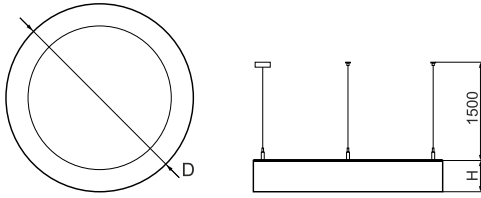

Product information

Category	Architectural luminaires
Family	ARTSHAPE ROUND LED
Name	ARTSHAPE ROUND LED SMALL FULL SUSPENDED 4000 PLX E 34 830 / S-1,5M
Index	19.4013.1711.34

Light and electrical data

Light source	LED
Luminous flux LED [lm]	4280
LED power [W]	32
Luminaire luminous flux [lm]	3148
Power of luminaire [W]	35
Luminaire's light efficiency [lm/W]	89,9
Color of the light [K]	3000
CRI	>80
SDCM (LED sources)	3
Beam angle [°]	(C0-C180) / (C90-C270) - 111,2° / 114,2°
Photobiological risk class (IEC/EN 62471)	RG0
Protection against electric shock	I
Protection degree	IP20
Voltage	220..240 V, 50..60 Hz
Lifetime of LED sources [h]	60000
Lx/By	L80/B10
Operating temperature range [°C]	0 ÷ 30
Driver	standard on/off (E)
Power factor cos φ	>0,95
Circuit load capacity	15 (B10), 24 (B16), 24 (C10), 40 (C16)

Mechanical data

Assembly	surface mounted on slings
Material	aluminum
Color	RAL 9016 (white)
Diffuser	PLX (PMMA opal)
Impact resistant	IK04
Dimensions [mm]	Ø650 x 85

A graph of light