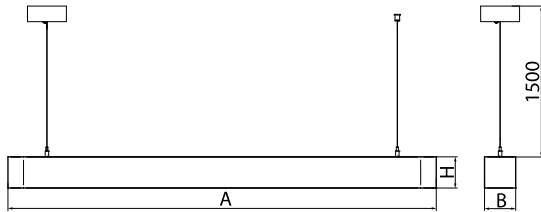

Product information

Category	Architectural luminaires
Family	ARTSHAPE LINE LED
Name	ARTSHAPE LINE LED LARGE SUSPENDED 6000 PLX E 34 840 / S-1,5M
Index	19.4009.3521.34

Light and electrical data

Light source	LED
Luminous flux LED [lm]	5940
LED power [W]	46
Luminaire luminous flux [lm]	3115
Power of luminaire [W]	50
Luminaire's light efficiency [lm/W]	62,3
Color of the light [K]	4000
CRI	>80
SDCM (LED sources)	3
Beam angle [°]	(C0-C180) / (C90-C270) - 113,4° / 111,8°
Photobiological risk class (IEC/EN 62471)	RG0
Protection against electric shock	I
Protection degree	IP40
Voltage	220..240 V, 50..60 Hz
Lifetime of LED sources [h]	60000
Lx/By	L80/B10
Operating temperature range [°C]	0 ÷ 30
Driver	standard on/off (E)
Power factor cos φ	>0,95
Circuit load capacity	16 (B10), 26 (B16), 23 (C10), 37 (C16)

Mechanical data

Assembly	surface mounted on slings
Material	aluminum
Color	RAL 9016 (white)
Diffuser	PLX (PMMA opal)
Impact resistant	IK04
Weight [kg]	4,35
Dimensions [mm]	1640 x 80 x 80

A graph of light