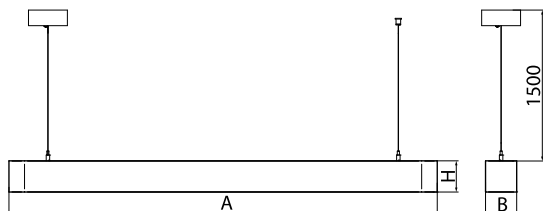

Product information

Category	Architectural luminaires
Family	ARTSHAPE LINE LED
Name	ARTSHAPE LINE LED LARGE SUSPENDED 3000 PLX E 34 840 / S-1,5M
Index	19.4009.3321.34

Light and electrical data

Light source	LED
Luminous flux LED [lm]	2970
LED power [W]	21
Luminaire luminous flux [lm]	1557
Power of luminaire [W]	25
Luminaire's light efficiency [lm/W]	62,3
Color of the light [K]	4000
CRI	>80
SDCM (LED sources)	3
Beam angle [°]	(C0-C180) / (C90-C270) - 113,4° / 111,8°
Photobiological risk class (IEC/EN 62471)	RG0
Protection against electric shock	I
Protection degree	IP40
Voltage	220..240 V, 50..60 Hz
Lifetime of LED sources [h]	60000
Lx/By	L80/B10
Operating temperature range [°C]	0 ÷ 30
Driver	standard on/off (E)
Power factor cos φ	>0,95
Circuit load capacity	22 (B10), 34 (B16), 33 (C10), 54 (C16)

Mechanical data

Assembly	surface mounted on slings
Material	aluminum
Color	RAL 9016 (white)
Diffuser	PLX (PMMA opal)
Impact resistant	IK04
Weight [kg]	3,62
Dimensions [mm]	1640 x 80 x 80

A graph of light