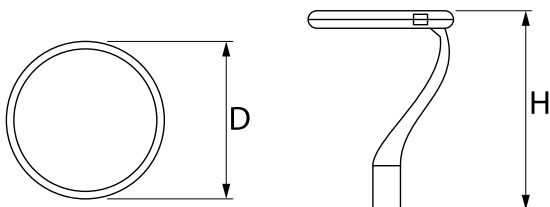

Product: PAREO ONE LED 2000 AREA E IP66 22 730

Index: 19.3266.0013.22

Description

Modernistic park and garden luminaire. Body made of cast aluminium. Transparent diffuser made of hardened glass. External coating provides high level of resistance to all weather conditions and aesthetic appearance of the luminaire during the whole lifetime (IP66 rating). The diameter of the fitting is 78 mm. The luminaire is especially recommended for squares, parks, open spaces.

Product information

Category	Outdoor luminaires
Family	PAREO ONE LED
Name	PAREO ONE LED 2000 AREA E IP66 22 730
Index	19.3266.0013.22

Light and electrical data

Light source	LED
Luminous flux LED [lm]	2409
LED power [W]	10,8
Luminaire luminous flux [lm]	1981
Power of luminaire [W]	12,1
Luminaire's light efficiency [lm/W]	163,7
Color of the light [K]	3000
CRI	>70
Beam angle [°]	(C0-C180) / (C90-C270) - 118,2° / 112,4°
Protection against electric shock	II
Protection degree	IP66
Voltage	220..240 V, 50..60 Hz
Lifetime of LED sources [h]	100000
Lx/By	L80/B10
Operating temperature range [°C]	-40 ÷ 40
Driver	standard on/off (E)
Power factor cos φ	>0,9
Circuit load capacity	15 (B10), 25 (B16), 25 (C10), 40 (C16)

Mechanical data

Assembly	mounted on poles
Material	aluminum
Color	RAL 9007 (dark gray)
Diffuser	hardened transparent glass
Impact resistant	IK09
Weight [kg]	5,55
Dimensions [mm]	Ø490 x 560

A graph of light