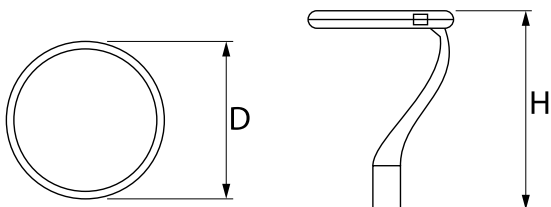

Product: PAREO ONE LED 4000 STREET-M E IP66 22 730

Index: 19.3266.0011.22

Description

Modernistic park and garden luminaire. Body made of cast aluminium. Transparent diffuser made of hardened glass. External coating provides high level of resistance to all weather conditions and aesthetic appearance of the luminaire during the whole lifetime (IP66 rating). The diameter of the fitting is 78 mm. The luminaire is especially recommended for squares, parks, open spaces.

Product information

Category	Outdoor luminaires
Family	PAREO ONE LED
Name	PAREO ONE LED 4000 STREET-M E IP66 22 730
Index	19.3266.0011.22

Light and electrical data

Light source	LED
Luminous flux LED [lm]	4523
LED power [W]	23,2
Luminaire luminous flux [lm]	3721
Power of luminaire [W]	26
Luminaire's light efficiency [lm/W]	143,1
Color of the light [K]	3000
CRI	>70
Beam angle [°]	street light distribution
Protection against electric shock	II
Protection degree	IP66
Voltage	220..240 V, 50..60 Hz
Lifetime of LED sources [h]	100000
Lx/By	L80/B10
Operating temperature range [°C]	-40 ÷ 40
Driver	standard on/off (E)
Power factor cos φ	>0,9
Circuit load capacity	15 (B10), 25 (B16), 25 (C10), 40 (C16)

Mechanical data

Assembly	mounted on poles
Material	aluminum
Color	RAL 9007 (dark gray)
Diffuser	hardened transparent glass
Impact resistant	IK09
Weight [kg]	5,55
Dimensions [mm]	Ø490 x 560

A graph of light