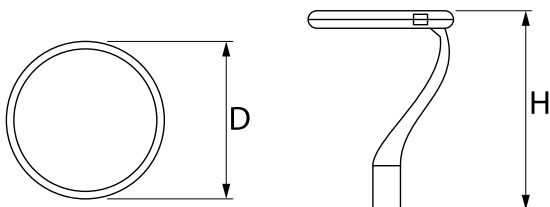

Product: PAREO ONE LED 3000 STREET-M E IP66 22 740

Index: 19.3266.0002.22

Description

Modernistic park and garden luminaire. Body made of cast aluminium. Transparent diffuser made of hardened glass. External coating provides high level of resistance to all weather conditions and aesthetic appearance of the luminaire during the whole lifetime (IP66 rating). The diameter of the fitting is 78 mm. The luminaire is especially recommended for squares, parks, open spaces.

Product information

Category	Outdoor luminaires
Family	PAREO ONE LED
Name	PAREO ONE LED 3000 STREET-M E IP66 22 740
Index	19.3266.0002.22

Light and electrical data

Light source	LED
Luminous flux LED [lm]	3392
LED power [W]	16,2
Luminaire luminous flux [lm]	2790
Power of luminaire [W]	18,1
Luminaire's light efficiency [lm/W]	154,1
Color of the light [K]	4000
CRI	>70
Beam angle [°]	street light distribution
Protection against electric shock	II
Protection degree	IP66
Voltage	220..240 V, 50..60 Hz
Lifetime of LED sources [h]	100000
Lx/By	L80/B10
Operating temperature range [°C]	-40 ÷ 40
Driver	standard on/off (E)
Power factor cos φ	>0,9
Circuit load capacity	15 (B10), 25 (B16), 25 (C10), 40 (C16)

Mechanical data

Assembly	mounted on poles
Material	aluminum
Color	RAL 9007 (dark gray)
Diffuser	hardened transparent glass
Impact resistant	IK09
Weight [kg]	5,55
Dimensions [mm]	Ø490 x 560

A graph of light