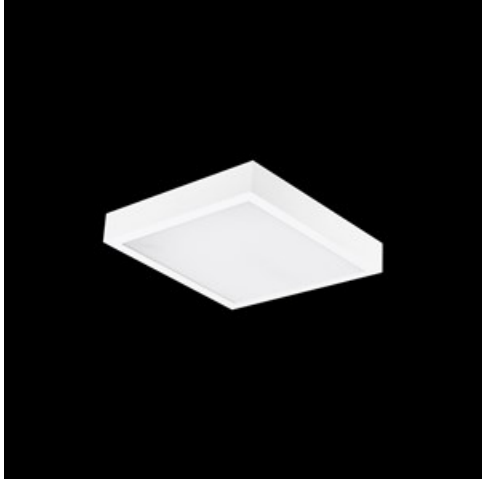

Product: RUBIN LOOK LED SMOOTH COMPACT 4000 PLX E 34 830

Index: 19.3249.0015.34

Description

Surface mounted luminaire for LED sources. Luminaire body made from steel sheet, powder coated. Luminaire recommended for: wards and hospital bathrooms.

Product information

Category	Compact
Family	RUBIN LOOK LED SMOOTH COMPACT
Name	RUBIN LOOK LED SMOOTH COMPACT 4000 PLX E 34 830
Index	19.3249.0015.34

Light and electrical data

Light source	LED
Luminous flux LED [lm]	4433
LED power [W]	21,4
Luminaire luminous flux [lm]	3354
Power of luminaire [W]	28,9
Luminaire's light efficiency [lm/W]	116
Color of the light [K]	3000
CRI	>80
SDCM (LED sources)	5
Beam angle [°]	(C0-C180) / (C90-C270) - 111,6° / 112,4°
Photobiological risk class (IEC/EN 62471)	RG0
Protection against electric shock	I
Protection degree	IP40
Voltage	220..240 V, 50..60 Hz
Lifetime of LED sources [h]	100000 (1) / 80000 (2)
Lx/By	L70/B10 (1) / L80/B10 (2)
Operating temperature range [°C]	5 ÷ 30
Driver	standard on/off (E)
Power factor cos φ	>0,95
Circuit load capacity	35 (B10), 65 (B16), 35 (C10), 65 (C16)

Mechanical data

Assembly	surface mounted on ceiling
Material	steel sheet
Color	RAL 9016 (white)
Diffuser	PLX (PMMA opal)
Impact resistant	IK04
Weight [kg]	1,98
Dimensions [mm]	365 x 365 x 50

A graph of light