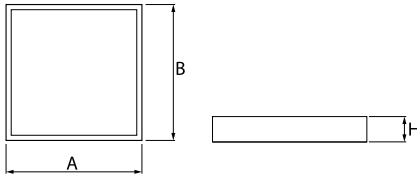

Product information

Category	Compact
Family	RUBIN LOOK LED SMOOTH COMPACT
Name	RUBIN LOOK LED SMOOTH COMPACT 3000 PLX E 34 840
Index	19.3249.0010.34

Light and electrical data

Light source	LED
Luminous flux LED [lm]	3381
LED power [W]	15,3
Luminaire luminous flux [lm]	2558
Power of luminaire [W]	20,1
Luminaire's light efficiency [lm/W]	127,3
Color of the light [K]	4000
CRI	>80
SDCM (LED sources)	5
Beam angle [°]	(C0-C180) / (C90-C270) - 111,6° / 112,4°
Photobiological risk class (IEC/EN 62471)	RG0
Protection against electric shock	I
Protection degree	IP40
Voltage	220..240 V, 50..60 Hz
Lifetime of LED sources [h]	100000 (1) / 80000 (2)
Lx/By	L70/B10 (1) / L80/B10 (2)
Operating temperature range [°C]	5 ÷ 30
Driver	standard on/off (E)
Power factor cos φ	>0,95
Circuit load capacity	45 (B10), 75 (B16), 45 (C10), 75 (C16)

Mechanical data

Assembly	surface mounted on ceiling
Material	steel sheet
Color	RAL 9016 (white)
Diffuser	PLX (PMMA opal)
Impact resistant	IK04
Weight [kg]	2,11
Dimensions [mm]	365 x 365 x 50

A graph of light