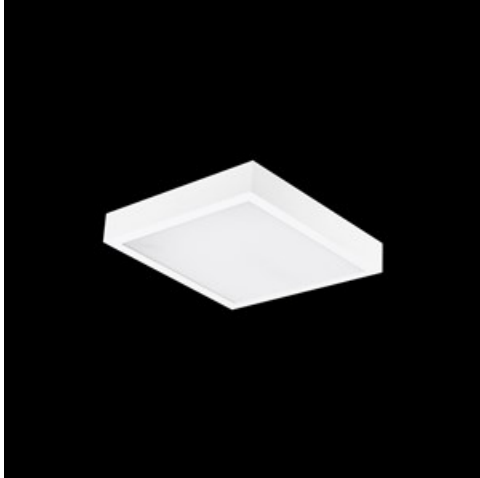

Product: RUBIN LOOK LED SMOOTH COMPACT 2500 PLX E PIR 34 830

Index: 19.3249.0005.34

Description

Surface mounted luminaire for LED sources. Luminaire body made from steel sheet, powder coated. Luminaire recommended for: wards and hospital bathrooms. Luminaire equipped with a PIR sensor. Number of sensor on/off cycles greater than 100000.

Product information

Category	Compact
Family	RUBIN LOOK LED SMOOTH COMPACT
Name	RUBIN LOOK LED SMOOTH COMPACT 2500 PLX E PIR 34 830
Index	19.3249.0005.34

Light and electrical data

Light source	LED
Luminous flux LED [lm]	2245
LED power [W]	12
Luminaire luminous flux [lm]	1698
Power of luminaire [W]	14,2
Luminaire's light efficiency [lm/W]	119,6
Color of the light [K]	3000
CRI	>80
SDCM (LED sources)	5
Beam angle [°]	(C0-C180) / (C90-C270) - 111,6° / 112,4°
Photobiological risk class (IEC/EN 62471)	RG0
Protection against electric shock	I
Protection degree	IP40
Voltage	220..240 V, 50..60 Hz
Lifetime of LED sources [h]	100000 (1) / 80000 (2)
Lx/By	L70/B10 (1) / L80/B10 (2)
Operating temperature range [°C]	5 ÷ 30
Driver	standard on/off (E)
Power factor cos φ	>0,95
Circuit load capacity	75 (B10), 120 (B16), 75 (C10), 120 (C16)

Mechanical data

Assembly	surface mounted on ceiling
Material	steel sheet
Color	RAL 9016 (white)
Diffuser	PLX (PMMA opal)
Impact resistant	IK04
Dimensions [mm]	365 x 365 x 50

A graph of light