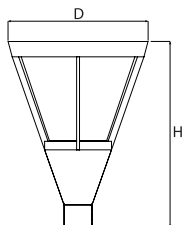

Product: PAREO COMPACT E27 1X MAX 60W IP54 04

Index: 19.3246.0001.04

Description

Park and garden dedicated luminaire for lamps of general use on the popular E27 base. Body made of die cast aluminum. Light source shielded by aluminum raster glare limiting. Polycarbonate outer coat with high degree of mechanical factors resistance. Outer coat ensures high weather conditions resistance. It gives aesthetic look for whole time of exploitation. PAREO is especially recommended to illuminate squares, circuses, parks and open spaces.

Product information

Category	Compact
Family	PAREO COMPACT
Name	PAREO COMPACT E27 1X MAX 60W IP54 04
Index	19.3246.0001.04

Light and electrical data

Light source	RETROFIT E27 (not included)
Luminous flux LED [lm]	depending on applied light source
LED power [W]	depending on applied light source
Luminaire luminous flux [lm]	depending on applied light source
Power of luminaire [W]	depending on applied light source
Luminaire's light efficiency [lm/W]	depending on applied light source
Color of the light [K]	depending on applied light source
CRI	depending on applied light source
SDCM (LED sources)	depending on applied light source
Beam angle [°]	(C0-C180) / (C90-C270) - 93,8° / 96,6°
Protection against electric shock	I
Protection degree	IP54
Voltage	220..240 V, 50..60 Hz
Lifetime of LED sources [h]	depending on applied light source
Lx/By	depending on applied light source
Driver	none

Mechanical data

Assembly	mounted on poles
Material	aluminum
Color	RAL 9005 (black)
Diffuser	transparent polycarbonate
Impact resistant	IK09
Weight [kg]	3,95
Dimensions [mm]	Ø440 x 630

A graph of light